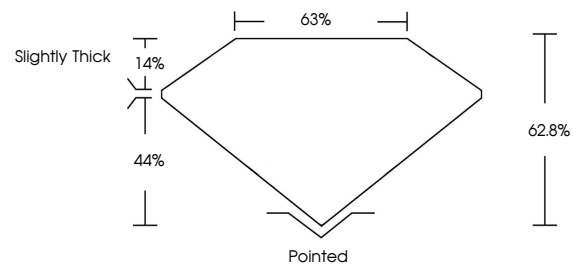

Measurements **8.45 X 5.73 X 3.60 MM**

GRADING RESULTS

Carat Weight **1.52 CARAT**
Color Grade **E**
Clarity Grade **VVS 2**

ADDITIONAL GRADING INFORMATION

Polish **EXCELLENT**
Symmetry **EXCELLENT**
Fluorescence **NONE**
Inscription(s) **IGI LG803628246**
Comments: This Laboratory Grown Diamond was created by Chemical Vapor Deposition (CVD) growth process. Type IIa

May 28, 2026
IGI Report No LG803628246
CUT CORNERED RECT. MODIFIED BRILLIANT
8.45 X 5.73 X 3.60 MM
Carat Weight **1.52 CARAT**
Color Grade **E**
Clarity Grade **VVS 2**
Table **14%**
Depth **44%**
Girdle **63%**
Slightly Thick
Culet **Pointed**
Polish **EXCELLENT**
Symmetry **EXCELLENT**
Fluorescence **NONE**
Inscription(s) **IGI LG803628246**
Comments: This Laboratory Grown Diamond was created by Chemical Vapor Deposition (CVD) growth process. Type IIa

GRADING RESULTS

Carat Weight **1.52 CARAT**
Color Grade **E**
Clarity Grade **VVS 2**

ADDITIONAL GRADING INFORMATION

Polish **EXCELLENT**
Symmetry **EXCELLENT**
Fluorescence **NONE**
Inscription(s) **IGI LG803628246**

Comments: This Laboratory Grown Diamond was created by Chemical Vapor Deposition (CVD) growth process. Type IIa

PROPORTIONS

Sample Image Used

CLARITY CHARACTERISTICS

KEY TO SYMBOLS

Red symbols indicate internal characteristics.
Green symbols indicate external characteristics.