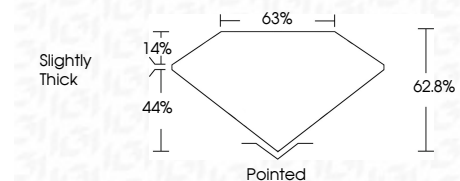

ELECTRONIC COPY

LG803628246
Report verification at igi.org

May 28, 2026
IGI Report Number **LG803628246**
Description **LABORATORY GROWN DIAMOND**

Shape and Cutting Style **CUT CORNERED
RECTANGULAR MODIFIED
BRILLIANT**

Measurements **8.45 X 5.73 X 3.60 MM**

GRADING RESULTS

Carat Weight **1.52 CARAT**
Color Grade **E**
Clarity Grade **VVS 2**

ADDITIONAL GRADING INFORMATION

Polish **EXCELLENT**
Symmetry **EXCELLENT**
Fluorescence **NONE**
Inscription(s) **IGI LG803628246**
Comments: This Laboratory Grown Diamond was created by Chemical Vapor Deposition (CVD) growth process. Type IIa

May 28, 2026
IGI Report No LG803628246
CUT CORNERED RECT. MODIFIED BRILLIANT
8.45 X 5.73 X 3.60 MM
Carat Weight **1.52 CARAT**
Color Grade **E**
Clarity Grade **VVS 2**
Table **14%**
Depth **44%**
Girdle **63%**
Slightly Thick
Culet **Pointed**
Polish **EXCELLENT**
Symmetry **EXCELLENT**
Fluorescence **NONE**
Inscription(s) **IGI LG803628246**
Comments: This Laboratory Grown Diamond was created by Chemical Vapor Deposition (CVD) growth process. Type IIa

GRADING RESULTS

Carat Weight **1.52 CARAT**
Color Grade **E**
Clarity Grade **VVS 2**

ADDITIONAL GRADING INFORMATION

Polish **EXCELLENT**
Symmetry **EXCELLENT**
Fluorescence **NONE**
Inscription(s) **IGI LG803628246**