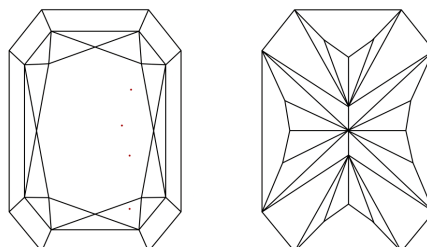

CLARITY CHARACTERISTICS

KEY TO SYMBOLS

Red symbols indicate internal characteristics.
Green symbols indicate external characteristics.

COLOR

D E F G H I J Faint Very Light Light

CLARITY

FL	IF	VVS¹⁻²	VS¹⁻²	SI¹⁻²	I¹⁻³
Flawless	Internally Flawless	Very Very Slightly Included	Very Slightly Included	Slightly Included	Included