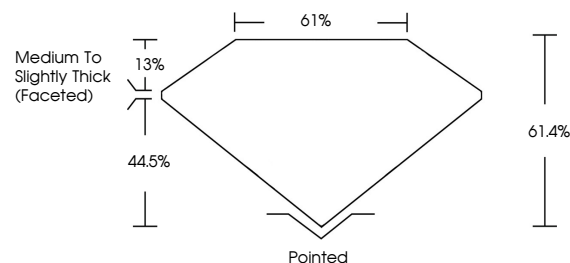

PROPORTIONS