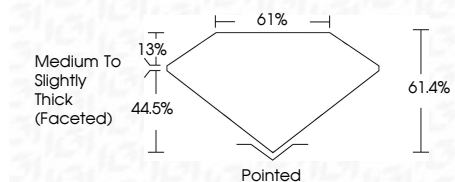

**ELECTRONIC COPY**

LG803627774  
Report verification at igi.org

May 28, 2026  
IGI Report Number **LG803627774**  
Description **LABORATORY GROWN DIAMOND**  
Shape and Cutting Style **OVAL BRILLIANT**  
Measurements **8.63 X 5.73 X 3.52 MM**

**GRADING RESULTS**  
Carat Weight **1.08 CARAT**  
Color Grade **E**  
Clarity Grade **VVS 2**

**ADDITIONAL GRADING INFORMATION**  
Polish **EXCELLENT**  
Symmetry **EXCELLENT**  
Fluorescence **NONE**  
Inscription(s) **IGI LG803627774**  
Comments: This Laboratory Grown Diamond was created by Chemical Vapor Deposition (CVD) growth process. Type IIa

May 28, 2026  
IGI Report No LG803627774  
OVAL BRILLIANT  
1.08 CARAT E  
8.63 X 5.73 X 3.52 MM  
Carat Weight  
Color Grade  
Clarity Grade  
Depth  
Table  
Girdle  
Medium to Slightly Thick (Faceted)  
Pointed  
EXCELLENT  
EXCELLENT  
NONE  
IGI LG803627774  
Inscription(s)

Comments: This Laboratory Grown Diamond was created by Chemical Vapor Deposition (CVD) growth process. Type IIa

**LABORATORY GROWN DIAMOND REPORT**

May 28, 2026  
IGI Report Number **LG803627774**  
Description **LABORATORY GROWN DIAMOND**  
Shape and Cutting Style **OVAL BRILLIANT**  
Measurements **8.63 X 5.73 X 3.52 MM**