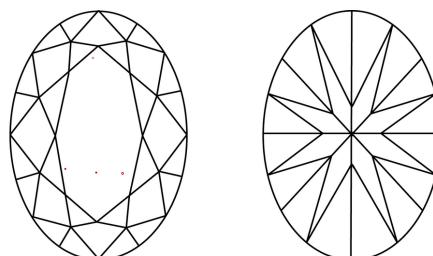

CLARITY CHARACTERISTICS

KEY TO SYMBOLS

Red symbols indicate internal characteristics.
Green symbols indicate external characteristics.

COLOR

D E F G H I J Faint Very Light Light

CLARITY

FL	IF	VVS¹⁻²	VS¹⁻²	SI¹⁻²	I¹⁻³
Flawless	Internally Flawless	Very Very Slightly Included	Very Slightly Included	Slightly Included	Included