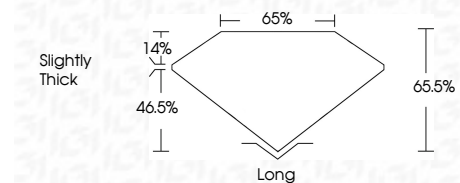

**ELECTRONIC COPY**

LG803618539  
Report verification at igi.org

May 22, 2026  
IGI Report Number **LG803618539**  
Description **LABORATORY GROWN DIAMOND**  
Shape and Cutting Style **SHIELD STEP CUT**  
Measurements **10.07 X 4.84 X 3.17 MM**

**GRADING RESULTS**  
Carat Weight **1.02 CARAT**  
Color Grade **E**  
Clarity Grade **VVS 2**

**ADDITIONAL GRADING INFORMATION**  
Polish **EXCELLENT**  
Symmetry **EXCELLENT**  
Fluorescence **NONE**  
Inscription(s) **IGI LG803618539**  
Comments: This Laboratory Grown Diamond was created by Chemical Vapor Deposition (CVD) growth process. Type IIa

May 22, 2026  
IGI Report No LG803618539  
**SHIELD STEP CUT**  
10.07 X 4.84 X 3.17 MM  
1.02 CARAT  
E  
VVS 2  
65.5%  
65%  
Slightly Thick  
Long  
EXCELLENT  
EXCELLENT  
NONE  
IGI LG803618539  
Comments: This Laboratory Grown Diamond was created by Chemical Vapor Deposition (CVD) growth process. Type IIa

**LABORATORY GROWN DIAMOND REPORT**

May 22, 2026  
IGI Report Number **LG803618539**  
Description **LABORATORY GROWN DIAMOND**  
Shape and Cutting Style **SHIELD STEP CUT**  
Measurements **10.07 X 4.84 X 3.17 MM**