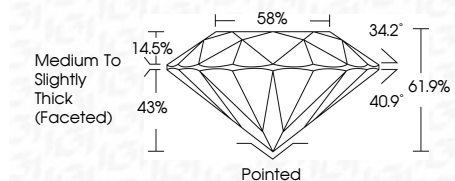

ELECTRONIC COPY

LG803617986
Report verification at igi.org

May 20, 2026
IGI Report Number **LG803617986**
Description **LABORATORY GROWN DIAMOND**
Shape and Cutting Style **ROUND BRILLIANT**
Measurements **6.36 - 6.42 X 3.95 MM**

GRADING RESULTS

Carat Weight **1.00 CARAT**
Color Grade **E**
Clarity Grade **VS 2**
Cut Grade **EXCELLENT**

ADDITIONAL GRADING INFORMATION

Polish **EXCELLENT**
Symmetry **EXCELLENT**
Fluorescence **NONE**
Inscription(s) **IGI LG803617986**
Comments: This Laboratory Grown Diamond was created by Chemical Vapor Deposition (CVD) growth process. Type IIa

May 20, 2026
IGI Report No. LG803617986
ROUND BRILLIANT
6.36 - 6.42 X 3.95 MM
1.00 CARAT
Color Grade **E**
Clarity Grade **VS 2**
Cut Grade **EXCELLENT**
Depth **61.9%**
Table **58%**
Girdle **Medium To Slightly Thick (Faceted)**
Culet **Pointed**
Polish **EXCELLENT**
Symmetry **EXCELLENT**
Fluorescence **NONE**
Inscription(s) **IGI LG803617986**
Comments: This Laboratory Grown Diamond was created by Chemical Vapor Deposition (CVD) growth process. Type IIa

LABORATORY GROWN DIAMOND REPORT

May 20, 2026
IGI Report Number **LG803617986**
Description **LABORATORY GROWN DIAMOND**
Shape and Cutting Style **ROUND BRILLIANT**
Measurements **6.36 - 6.42 X 3.95 MM**