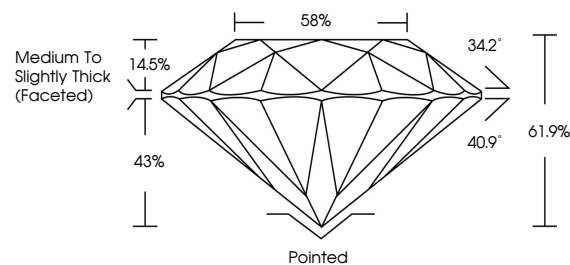

LABORATORY GROWN DIAMOND REPORT

May 20, 2026
IGI Report Number **LG803617986**
Description **LABORATORY GROWN DIAMOND**
Shape and Cutting Style **ROUND BRILLIANT**
Measurements **6.36 - 6.42 X 3.95 MM**

GRADING RESULTS

Carat Weight **1.00 CARAT**
Color Grade **E**
Clarity Grade **VS 2**
Cut Grade **EXCELLENT**

ADDITIONAL GRADING INFORMATION

Polish **EXCELLENT**
Symmetry **EXCELLENT**
Fluorescence **NONE**
Inscription(s) **IGI LG803617986**

Comments: This Laboratory Grown Diamond was created by Chemical Vapor Deposition (CVD) growth process. Type IIa

PROPORTIONS

CLARITY CHARACTERISTICS

KEY TO SYMBOLS

Red symbols indicate internal characteristics.
Green symbols indicate external characteristics.