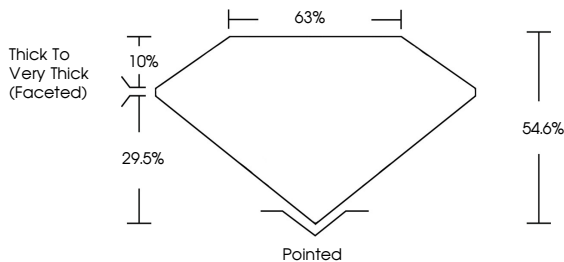

PROPORTIONS