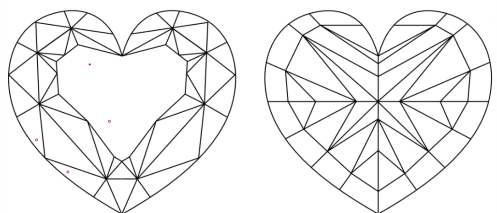

CLARITY CHARACTERISTICS

KEY TO SYMBOLS
Red symbols indicate internal characteristics.
Green symbols indicate external characteristics.