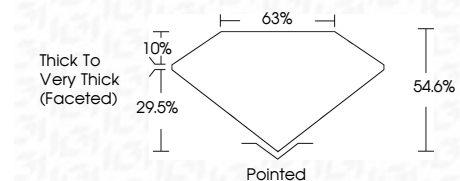

ELECTRONIC COPY

LG803614535
Report verification at igi.org

June 23, 2026
IGI Report Number **LG803614535**
Description **LABORATORY GROWN DIAMOND**
Shape and Cutting Style **HEART MODIFIED BRILLIANT**
Measurements **8.20 X 9.43 X 5.15 MM**

GRADING RESULTS
Carat Weight **3.03 CARATS**
Color Grade **FANCY VIVID PINK**
Clarity Grade **VS 1**

ADDITIONAL GRADING INFORMATION
Polish **EXCELLENT**
Symmetry **EXCELLENT**
Fluorescence **STRONG**
Inscription(s) **IGI LG803614535**
Comments: This Laboratory Grown Diamond was created by Chemical Vapor Deposition (CVD) growth process. Indications of post-growth treatment.

June 23, 2026
IGI Report No LG803614535
HEART MODIFIED BRILLIANT
8.20 X 9.43 X 5.15 MM
3.03 CARATS
FANCY VIVID PINK
VS 1
54.6%
63%
Thick to Very Thick (Faceted)
Pointed
EXCELLENT
EXCELLENT
STRONG
IGI LG803614535
Comments: This Laboratory Grown Diamond was created by Chemical Vapor Deposition (CVD) growth process. Indications of post-growth treatment.

GRADING RESULTS
Carat Weight **3.03 CARATS**
Color Grade **FANCY VIVID PINK**
Clarity Grade **VS 1**

ADDITIONAL GRADING INFORMATION
Polish **EXCELLENT**
Symmetry **EXCELLENT**
Fluorescence **STRONG**
Inscription(s) **IGI LG803614535**