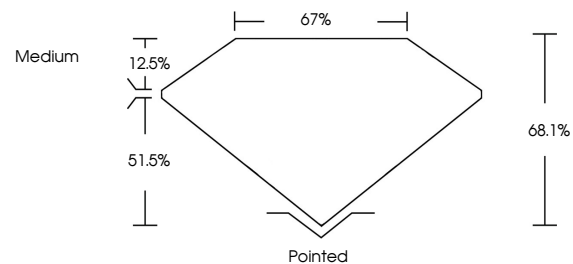

Measurements **12.12 X 8.42 X 5.73 MM**

GRADING RESULTS

Carat Weight **5.03 CARATS**
Color Grade **E**
Clarity Grade **VVS 2**

ADDITIONAL GRADING INFORMATION

Polish **EXCELLENT**
Symmetry **EXCELLENT**
Fluorescence **NONE**
Inscription(s) **IGI LG803607458**
Comments: This Laboratory Grown Diamond was created by Chemical Vapor Deposition (CVD) growth process. Type IIa

May 21, 2026
IGI Report No LG803607458
CUT CORNERED RECT. MODIFIED BRILLIANT
12.12 X 8.42 X 5.73 MM
5.03 CARATS
E
VVS 2
68.1%
51.5%
67%
Medium
Pointed
EXCELLENT
EXCELLENT
NONE
IGI LG803607458
Comments: This Laboratory Grown Diamond was created by Chemical Vapor Deposition (CVD) growth process. Type IIa

LABORATORY GROWN DIAMOND REPORT

May 21, 2026
IGI Report Number **LG803607458**
Description **LABORATORY GROWN DIAMOND**
Shape and Cutting Style **CUT CORNERED RECTANGULAR
MODIFIED BRILLIANT**
Measurements **12.12 X 8.42 X 5.73 MM**

PROPORTIONS

CLARITY CHARACTERISTICS

KEY TO SYMBOLS

Red symbols indicate internal characteristics.
Green symbols indicate external characteristics.

Sample Image Used

COLOR

D E F G H I J Faint Very Light Light