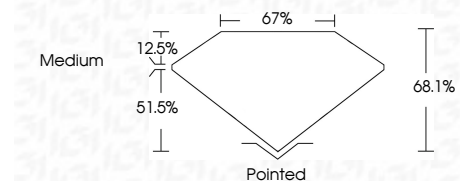

ELECTRONIC COPY

LG803607458
Report verification at igi.org

May 21, 2026
IGI Report Number **LG803607458**
Description **LABORATORY GROWN DIAMOND**
Shape and Cutting Style **CUT CORNERED
RECTANGULAR MODIFIED
BRILLIANT**

Measurements **12.12 X 8.42 X 5.73 MM**

GRADING RESULTS

Carat Weight **5.03 CARATS**
Color Grade **E**
Clarity Grade **VVS 2**

ADDITIONAL GRADING INFORMATION

Polish **EXCELLENT**
Symmetry **EXCELLENT**
Fluorescence **NONE**
Inscription(s) **IGI LG803607458**
Comments: This Laboratory Grown Diamond was created by Chemical Vapor Deposition (CVD) growth process. Type IIa

May 21, 2026
IGI Report No LG803607458
CUT CORNERED RECT. MODIFIED BRILLIANT
12.12 X 8.42 X 5.73 MM
5.03 CARATS
E
VVS 2
68.1%
51.5%
67%
Medium
Pointed
EXCELLENT
EXCELLENT
NONE
IGI LG803607458
Comments: This Laboratory Grown Diamond was created by Chemical Vapor Deposition (CVD) growth process. Type IIa

LABORATORY GROWN DIAMOND REPORT

May 21, 2026
IGI Report Number **LG803607458**
Description **LABORATORY GROWN DIAMOND**
Shape and Cutting Style **CUT CORNERED RECTANGULAR
MODIFIED BRILLIANT**
Measurements **12.12 X 8.42 X 5.73 MM**