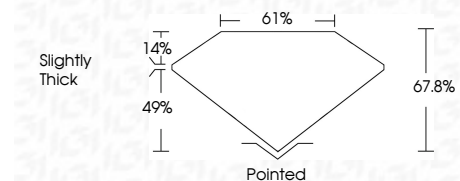

ELECTRONIC COPY

LG802610423
Report verification at igi.org

May 18, 2026

IGI Report Number **LG802610423**

Description **LABORATORY GROWN DIAMOND**

Shape and Cutting Style **CUT CORNERED
RECTANGULAR MODIFIED
BRILLIANT**

Measurements **9.23 X 6.61 X 4.48 MM**

GRADING RESULTS

Carat Weight **2.40 CARATS**

Color Grade **D**

Clarity Grade **VVS 2**

ADDITIONAL GRADING INFORMATION

Polish **EXCELLENT**

Symmetry **EXCELLENT**

Fluorescence **NONE**

Inscription(s) **IGI LG802610423**

Comments: This Laboratory Grown Diamond was created by Chemical Vapor Deposition (CVD) growth process. Type IIa

May 18, 2026	IGI Report No LG802610423	CUT CORNERED RECT. MODIFIED BRILLIANT	2.40 CARATS	D	VVS 2	67.8%	61%	Slightly Thick	Pointed	EXCELLENT	EXCELLENT	NONE	IGI LG802610423
9.23 X 6.61 X 4.48 MM	Carat Weight	Color Grade	Clarity Grade	Table	Depth	Girdle	Culet	Polish	Symmetry	Fluorescence	Inscription(s)	Comments: This Laboratory Grown Diamond was created by Chemical Vapor Deposition (CVD) growth process. Type IIa	

LABORATORY GROWN DIAMOND REPORT

May 18, 2026
IGI Report Number **LG802610423**
Description **LABORATORY GROWN DIAMOND**
Shape and Cutting Style **CUT CORNERED RECTANGULAR
MODIFIED BRILLIANT**
Measurements **9.23 X 6.61 X 4.48 MM**