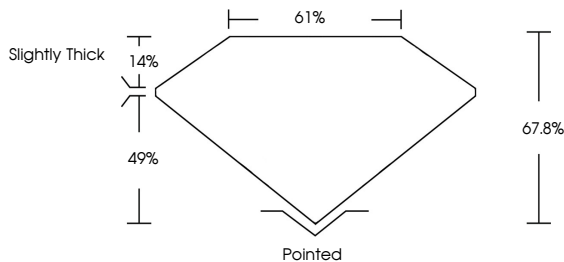

Measurements **9.23 X 6.61 X 4.48 MM**

GRADING RESULTS

Carat Weight **2.40 CARATS**

Color Grade **D**

Clarity Grade **VVS 2**

ADDITIONAL GRADING INFORMATION

Polish **EXCELLENT**

Symmetry **EXCELLENT**

Fluorescence **NONE**

Inscription(s) **IGI LG802610423**

Comments: This Laboratory Grown Diamond was created by Chemical Vapor Deposition (CVD) growth process. Type IIa

May 18, 2026	IGI Report No LG802610423	CUT CORNERED RECT. MODIFIED BRILLIANT	2.40 CARATS	D	VVS 2	67.8%	61%	Slightly Thick	Pointed	EXCELLENT	EXCELLENT	NONE	IGI LG802610423
9.23 X 6.61 X 4.48 MM	Carat Weight	Color Grade	Clarity Grade	Table	Depth	Girdle	Culet	Polish	Symmetry	Fluorescence	Inscription(s)	Comments: This Laboratory Grown Diamond was created by Chemical Vapor Deposition (CVD) growth process. Type IIa	

GRADING RESULTS

Carat Weight **2.40 CARATS**

Color Grade **D**

Clarity Grade **VVS 2**

ADDITIONAL GRADING INFORMATION

Polish **EXCELLENT**

Symmetry **EXCELLENT**

Fluorescence **NONE**

Inscription(s) **IGI LG802610423**

Comments: This Laboratory Grown Diamond was created by Chemical Vapor Deposition (CVD) growth process. Type IIa

PROPORTIONS

CLARITY CHARACTERISTICS

KEY TO SYMBOLS

Red symbols indicate internal characteristics.
Green symbols indicate external characteristics.