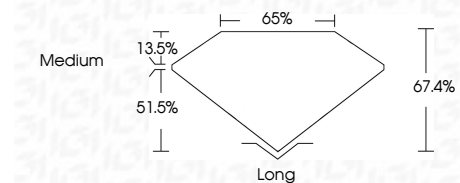

ELECTRONIC COPY

LG802605721
Report verification at igi.org

May 18, 2026
IGI Report Number **LG802605721**
Description **LABORATORY GROWN DIAMOND**
Shape and Cutting Style **EMERALD CUT**
Measurements **9.90 X 6.77 X 4.56 MM**

GRADING RESULTS
Carat Weight **3.00 CARATS**
Color Grade **E**
Clarity Grade **VVS 2**

ADDITIONAL GRADING INFORMATION
Polish **EXCELLENT**
Symmetry **EXCELLENT**
Fluorescence **NONE**
Inscription(s) **IGI LG802605721**
Comments: This Laboratory Grown Diamond was created by Chemical Vapor Deposition (CVD) growth process. Type IIa

May 18, 2026
IGI Report No LG802605721
EMERALD CUT
3.00 CARATS
E
9.90 X 6.77 X 4.56 MM
Color Grade **VVS 2**
Depth **67.4%**
Table **51.5%**
Girdle **Medium**
Culet **Long**
Polish **EXCELLENT**
Symmetry **EXCELLENT**
Fluorescence **NONE**
Inscription(s) **IGI LG802605721**
Comments: This Laboratory Grown Diamond was created by Chemical Vapor Deposition (CVD) growth process. Type IIa

LABORATORY GROWN DIAMOND REPORT

May 18, 2026
IGI Report Number **LG802605721**
Description **LABORATORY GROWN DIAMOND**
Shape and Cutting Style **EMERALD CUT**
Measurements **9.90 X 6.77 X 4.56 MM**

GRADING RESULTS
Carat Weight **3.00 CARATS**
Color Grade **E**
Clarity Grade **VVS 2**