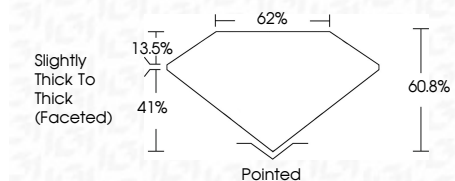

ELECTRONIC COPY

LG801685075
Report verification at igi.org

June 10, 2026
IGI Report Number **LG801685075**
Description **LABORATORY GROWN DIAMOND**
Shape and Cutting Style **PEAR MODIFIED BRILLIANT**
Measurements **10.13 X 6.43 X 3.91 MM**

GRADING RESULTS
Carat Weight **1.88 CARAT**
Color Grade **FANCY VIVID GREEN**
Clarity Grade **VS 1**

ADDITIONAL GRADING INFORMATION
Polish **EXCELLENT**
Symmetry **EXCELLENT**
Fluorescence **NONE**
Inscription(s) **IGI LG801685075**
Comments: This Laboratory Grown Diamond was created by Chemical Vapor Deposition (CVD) growth process. Indications of post-growth treatment.

June 10, 2026
IGI Report No LG801685075
PEAR MODIFIED BRILLIANT
10.13 X 6.43 X 3.91 MM
1.88 CARAT
FANCY VIVID GREEN
VS 1
60.8%
62%
Slightly Thick To Thick (Faceted)
Pointed
EXCELLENT
EXCELLENT
NONE
IGI LG801685075
Comments: This Laboratory Grown Diamond was created by Chemical Vapor Deposition (CVD) growth process. Indications of post-growth treatment.

GRADING RESULTS
Carat Weight **1.88 CARAT**
Color Grade **FANCY VIVID GREEN**
Clarity Grade **VS 1**

ADDITIONAL GRADING INFORMATION
Polish **EXCELLENT**
Symmetry **EXCELLENT**
Fluorescence **NONE**
Inscription(s) **IGI LG801685075**