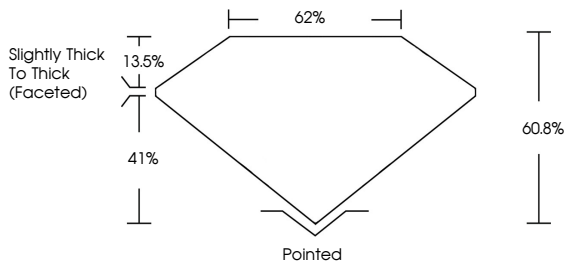

PROPORTIONS