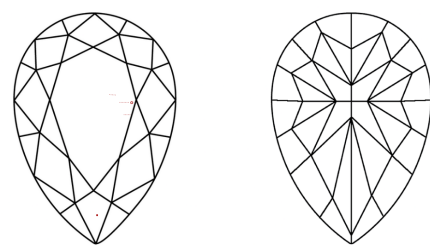

CLARITY CHARACTERISTICS

KEY TO SYMBOLS
Red symbols indicate internal characteristics.
Green symbols indicate external characteristics.

COLOR

D	E	F	G	H	I	J	Faint	Very Light	Light

CLARITY

FL	IF	VS¹⁻²	VS¹⁻²	SI¹⁻²	I¹⁻³
Flawless	Internally Flawless	Very Very Slightly Included	Very Slightly Included	Slightly Included	Included