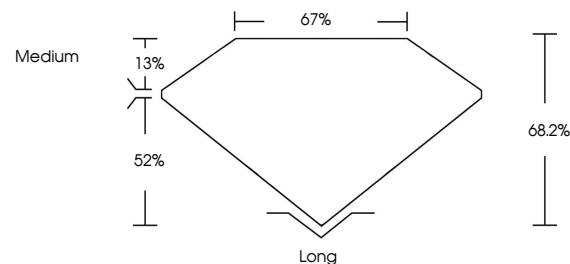

LABORATORY GROWN DIAMOND REPORT

June 1, 2026
IGI Report Number **LG801620562**
Description **LABORATORY GROWN DIAMOND**
Shape and Cutting Style **EMERALD CUT**
Measurements **7.94 X 5.37 X 3.66 MM**

GRADING RESULTS

Carat Weight **1.51 CARAT**
Color Grade **D**
Clarity Grade **VVS 2**

ADDITIONAL GRADING INFORMATION

Polish **EXCELLENT**
Symmetry **EXCELLENT**
Fluorescence **NONE**
Inscription(s) **IGI LG801620562**

Comments: This Laboratory Grown Diamond was created by Chemical Vapor Deposition (CVD) growth process. Type IIa

PROPORTIONS

Sample Image Used

CLARITY CHARACTERISTICS

KEY TO SYMBOLS

Red symbols indicate internal characteristics.
Green symbols indicate external characteristics.

COLOR

D E F G H I J Faint Very Light Light