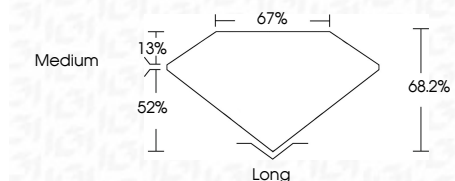

ELECTRONIC COPY

LG801620562
Report verification at igi.org

June 1, 2026
IGI Report Number **LG801620562**
Description **LABORATORY GROWN DIAMOND**
Shape and Cutting Style **EMERALD CUT**
Measurements **7.94 X 5.37 X 3.66 MM**

GRADING RESULTS

Carat Weight **1.51 CARAT**
Color Grade **D**
Clarity Grade **VVS 2**

ADDITIONAL GRADING INFORMATION

Polish **EXCELLENT**
Symmetry **EXCELLENT**
Fluorescence **NONE**
Inscription(s) **IGI LG801620562**
Comments: This Laboratory Grown Diamond was created by Chemical Vapor Deposition (CVD) growth process. Type IIa

June 1, 2026
IGI Report No LG801620562
EMERALD CUT
1.51 CARAT
Color Grade **D**
Clarity Grade **VVS 2**
Depth **68.2%**
Table **13%**
Girdle **Medium**
Culet **Long**
Polish **EXCELLENT**
Symmetry **EXCELLENT**
Fluorescence **NONE**
Inscription(s) **IGI LG801620562**
Comments: This Laboratory Grown Diamond was created by Chemical Vapor Deposition (CVD) growth process. Type IIa

LABORATORY GROWN DIAMOND REPORT

June 1, 2026
IGI Report Number **LG801620562**
Description **LABORATORY GROWN DIAMOND**
Shape and Cutting Style **EMERALD CUT**
Measurements **7.94 X 5.37 X 3.66 MM**

GRADING RESULTS