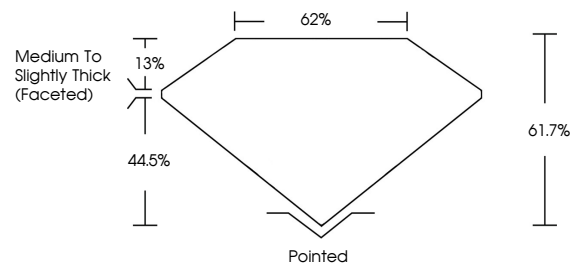

ELECTRONIC COPY

LG801608858
Report verification at igi.org

May 12, 2026
IGI Report Number **LG801608858**
Description **LABORATORY GROWN DIAMOND**
Shape and Cutting Style **OVAL BRILLIANT**
Measurements **8.79 X 6.09 X 3.76 MM**
GRADING RESULTS
Carat Weight **1.28 CARAT**
Color Grade **F**
Clarity Grade **VVS 1**

LABORATORY GROWN DIAMOND REPORT

May 12, 2026
IGI Report Number **LG801608858**
Description **LABORATORY GROWN DIAMOND**
Shape and Cutting Style **OVAL BRILLIANT**
Measurements **8.79 X 6.09 X 3.76 MM**

GRADING RESULTS

Carat Weight **1.28 CARAT**
Color Grade **F**
Clarity Grade **VVS 1**

ADDITIONAL GRADING INFORMATION

Polish **EXCELLENT**
Symmetry **EXCELLENT**
Fluorescence **NONE**
Inscription(s) **IGI LG801608858**

Comments: This Laboratory Grown Diamond was created by Chemical Vapor Deposition (CVD) growth process.
Type IIa

PROPORTIONS

Sample Image Used

CLARITY CHARACTERISTICS

KEY TO SYMBOLS

Red symbols indicate internal characteristics.
Green symbols indicate external characteristics.