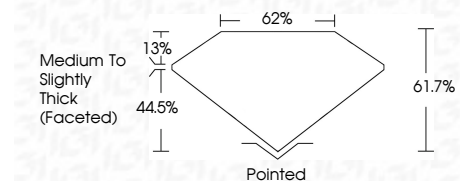

ELECTRONIC COPY

LG801608858
Report verification at igi.org

May 12, 2026
IGI Report Number **LG801608858**
Description **LABORATORY GROWN DIAMOND**
Shape and Cutting Style **OVAL BRILLIANT**
Measurements **8.79 X 6.09 X 3.76 MM**
GRADING RESULTS
Carat Weight **1.28 CARAT**
Color Grade **F**
Clarity Grade **VVS 1**

GRADING RESULTS

Carat Weight **1.28 CARAT**
Color Grade **F**
Clarity Grade **VVS 1**

ADDITIONAL GRADING INFORMATION

Polish **EXCELLENT**
Symmetry **EXCELLENT**
Fluorescence **NONE**
Inscription(s) **IGI LG801608858**

Comments: This Laboratory Grown Diamond was created by Chemical Vapor Deposition (CVD) growth process.
Type IIa

PROPORTIONS

Sample Image Used

CLARITY CHARACTERISTICS

KEY TO SYMBOLS

Red symbols indicate internal characteristics.
Green symbols indicate external characteristics.

COLOR

D E F G H I J Faint Very Light Light

CLARITY

FL	IF	VVS ¹⁻²	VS ¹⁻²	SI ¹⁻²	I ¹⁻³
Flawless	Internally Flawless	Very Very Slightly Included	Very Slightly Included	Slightly Included	Included

ADDITIONAL GRADING INFORMATION