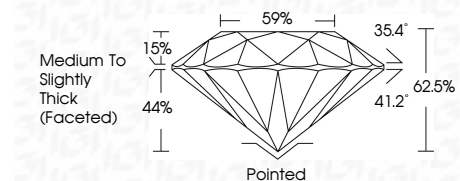

ELECTRONIC COPY

LG800667476
Report verification at igi.org

May 16, 2026
IGI Report Number **LG800667476**
Description **LABORATORY GROWN DIAMOND**
Shape and Cutting Style **ROUND BRILLIANT**
Measurements **9.26 - 9.30 X 5.80 MM**

GRADING RESULTS
Carat Weight **3.09 CARATS**
Color Grade **F**
Clarity Grade **VVS 2**
Cut Grade **IDEAL**

ADDITIONAL GRADING INFORMATION
Polish **EXCELLENT**
Symmetry **EXCELLENT**
Fluorescence **NONE**
Inscription(s) **IGI LG800667476**
Comments: This Laboratory Grown Diamond was created by Chemical Vapor Deposition (CVD) growth process. Type IIa

May 16, 2026
IGI Report No LG800667476
ROUND BRILLIANT
3.09 CARATS
Color Grade **F**
Clarity Grade **VVS 2**
Cut Grade **IDEAL**
Depth **62.5%**
Table **59%**
Girdle **Medium To Slightly Thick (Faceted)**
Culet **Pointed**
Polish **EXCELLENT**
Symmetry **EXCELLENT**
Fluorescence **NONE**
Inscription(s) **IGI LG800667476**
Comments: This Laboratory Grown Diamond was created by Chemical Vapor Deposition (CVD) growth process. Type IIa

May 16, 2026
IGI Report Number **LG800667476**
Description **LABORATORY GROWN DIAMOND**
Shape and Cutting Style **ROUND BRILLIANT**
Measurements **9.26 - 9.30 X 5.80 MM**

GRADING RESULTS
Carat Weight **3.09 CARATS**
Color Grade **F**
Clarity Grade **VVS 2**
Cut Grade **IDEAL**