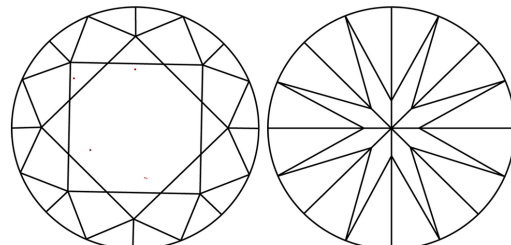

May 16, 2026
IGI Report Number **LG800667476**
Description **LABORATORY GROWN DIAMOND**
Shape and Cutting Style **ROUND BRILLIANT**
Measurements **9.26 - 9.30 X 5.80 MM**

GRADING RESULTS
Carat Weight **3.09 CARATS**
Color Grade **F**
Clarity Grade **VVS 2**
Cut Grade **IDEAL**

PROPORTIONS

CLARITY CHARACTERISTICS

KEY TO SYMBOLS
Red symbols indicate internal characteristics.
Green symbols indicate external characteristics.

Sample Image Used

COLOR

D	E	F	G	H	I	J	Faint	Very Light	Light
---	---	---	---	---	---	---	-------	------------	-------