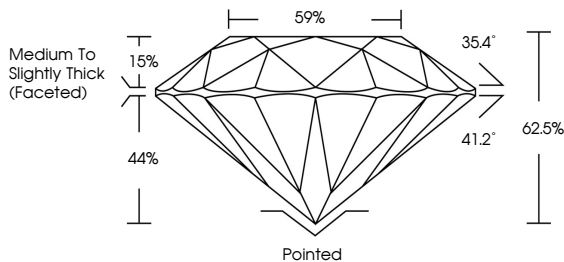

PROPORTIONS