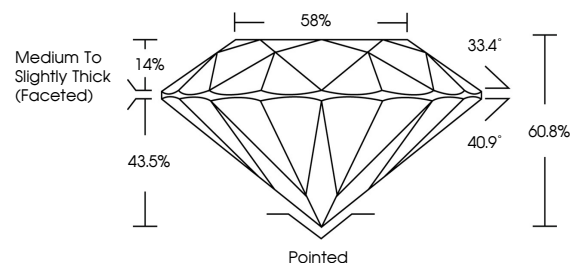

PROPORTIONS