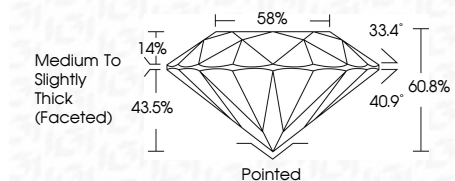

ELECTRONIC COPY

LG800667460
Report verification at igi.org

May 16, 2026
IGI Report Number **LG800667460**
Description **LABORATORY GROWN DIAMOND**
Shape and Cutting Style **ROUND BRILLIANT**
Measurements **10.27 - 10.33 X 6.27 MM**

GRADING RESULTS
Carat Weight **4.07 CARATS**
Color Grade **E**
Clarity Grade **VVS 2**
Cut Grade **IDEAL**

ADDITIONAL GRADING INFORMATION
Polish **EXCELLENT**
Symmetry **EXCELLENT**
Fluorescence **NONE**
Inscription(s) **IGI LG800667460**
Comments: This Laboratory Grown Diamond was created by Chemical Vapor Deposition (CVD) growth process. Type IIa

May 16, 2026
IGI Report No LG800667460
ROUND BRILLIANT
10.27 - 10.33 X 6.27 MM
4.07 CARATS
E
VVS 2
IDEAL
60.8%
58%
Medium To Slightly Thick (Faceted)
Pointed
EXCELLENT
EXCELLENT
NONE
IGI LG800667460
Comments: This Laboratory Grown Diamond was created by Chemical Vapor Deposition (CVD) growth process. Type IIa

GRADING RESULTS
Carat Weight **4.07 CARATS**
Color Grade **E**
Clarity Grade **VVS 2**
Cut Grade **IDEAL**

ADDITIONAL GRADING INFORMATION
Polish **EXCELLENT**
Symmetry **EXCELLENT**
Fluorescence **NONE**
Inscription(s) **IGI LG800667460**