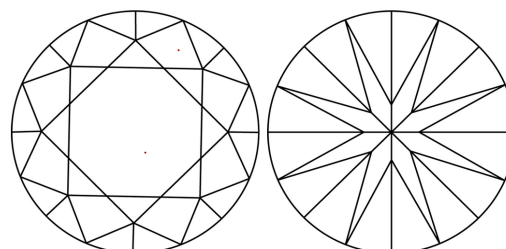

CLARITY CHARACTERISTICS

KEY TO SYMBOLS

Red symbols indicate internal characteristics.
Green symbols indicate external characteristics.