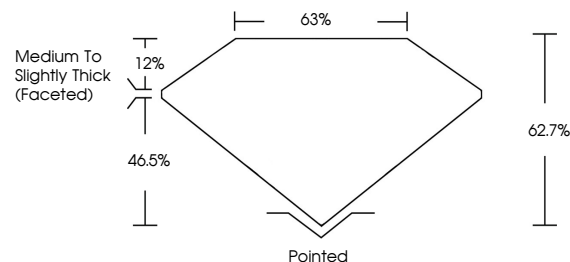

PROPORTIONS