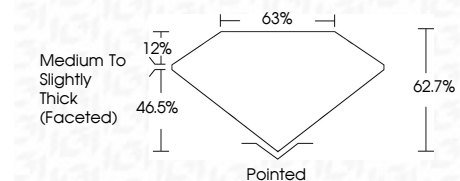

**ELECTRONIC COPY**

LG800667419  
Report verification at igi.org

May 16, 2026  
IGI Report Number **LG800667419**  
Description **LABORATORY GROWN DIAMOND**  
Shape and Cutting Style **SQUARE CUSHION BRILLIANT**  
Measurements **10.42 X 10.06 X 6.31 MM**

**GRADING RESULTS**  
Carat Weight **4.60 CARATS**  
Color Grade **F**  
Clarity Grade **VVS 2**

**ADDITIONAL GRADING INFORMATION**  
Polish **EXCELLENT**  
Symmetry **EXCELLENT**  
Fluorescence **NONE**  
Inscription(s) **IGI LG800667419**  
Comments: This Laboratory Grown Diamond was created by Chemical Vapor Deposition (CVD) growth process. Type IIa

May 16, 2026  
IGI Report No LG800667419  
**SQUARE CUSHION BRILLIANT**  
10.42 X 10.06 X 6.31 MM  
4.60 CARATS  
F  
VVS 2  
62.7%  
63%  
Medium to Slightly Thick (Faceted)  
Pointed  
EXCELLENT  
EXCELLENT  
NONE  
IGI LG800667419  
Comments: This Laboratory Grown Diamond was created by Chemical Vapor Deposition (CVD) growth process. Type IIa

**GRADING RESULTS**  
Carat Weight **4.60 CARATS**  
Color Grade **F**  
Clarity Grade **VVS 2**

**ADDITIONAL GRADING INFORMATION**  
Polish **EXCELLENT**  
Symmetry **EXCELLENT**  
Fluorescence **NONE**  
Inscription(s) **IGI LG800667419**