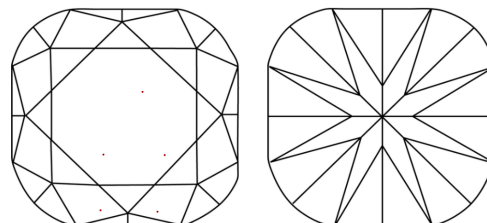

CLARITY CHARACTERISTICS

KEY TO SYMBOLS

Red symbols indicate internal characteristics.
Green symbols indicate external characteristics.