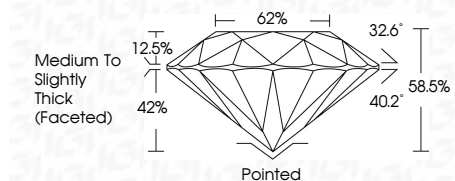

ELECTRONIC COPY

LG800667237
Report verification at igi.org

May 15, 2026
IGI Report Number **LG800667237**
Description **LABORATORY GROWN DIAMOND**
Shape and Cutting Style **ROUND BRILLIANT**
Measurements **6.50 - 6.57 X 3.82 MM**

GRADING RESULTS

Carat Weight **1.01 CARAT**
Color Grade **F**
Clarity Grade **VS 1**
Cut Grade **EXCELLENT**

ADDITIONAL GRADING INFORMATION

Polish **EXCELLENT**
Symmetry **EXCELLENT**
Fluorescence **NONE**
Inscription(s) **IGI LG800667237**
Comments: This Laboratory Grown Diamond was created by Chemical Vapor Deposition (CVD) growth process. Type IIa

May 15, 2026
IGI Report No. LG800667237
ROUND BRILLIANT
6.50 - 6.57 X 3.82 MM
Carat Weight **1.01 CARAT**
Color Grade **F**
Clarity Grade **VS 1**
Cut Grade **EXCELLENT**
Depth **58.5%**
Table **62%**
Girdle **Medium To Slightly Thick (Faceted)**
Culet **Pointed**
Polish **EXCELLENT**
Symmetry **EXCELLENT**
Fluorescence **NONE**
Inscription(s) **IGI LG800667237**
Comments: This Laboratory Grown Diamond was created by Chemical Vapor Deposition (CVD) growth process. Type IIa

LABORATORY GROWN DIAMOND REPORT

May 15, 2026
IGI Report Number **LG800667237**
Description **LABORATORY GROWN DIAMOND**
Shape and Cutting Style **ROUND BRILLIANT**
Measurements **6.50 - 6.57 X 3.82 MM**