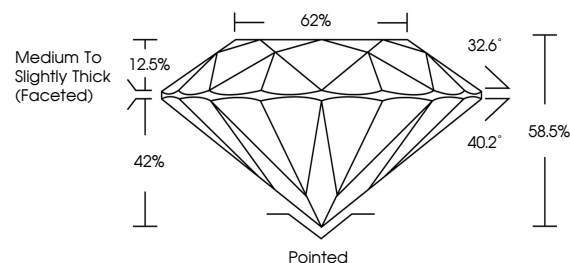

May 15, 2026
IGI Report No. LG800667237
ROUND BRILLIANT
6.50 - 6.57 X 3.82 MM
Carat Weight **1.01 CARAT**
Color Grade **F**
Clarity Grade **VS 1**
Cut Grade **EXCELLENT**
Depth **58.5%**
Table **62%**
Girdle **Medium To Slightly Thick (Faceted)**
Culet **Pointed**
Polish **EXCELLENT**
Symmetry **EXCELLENT**
Fluorescence **NONE**
Inscription(s) **IGI LG800667237**
Comments: This Laboratory Grown Diamond was created by Chemical Vapor Deposition (CVD) growth process. Type IIa

LABORATORY GROWN DIAMOND REPORT

May 15, 2026
IGI Report Number **LG800667237**
Description **LABORATORY GROWN DIAMOND**
Shape and Cutting Style **ROUND BRILLIANT**
Measurements **6.50 - 6.57 X 3.82 MM**

GRADING RESULTS

Carat Weight **1.01 CARAT**
Color Grade **F**
Clarity Grade **VS 1**
Cut Grade **EXCELLENT**

ADDITIONAL GRADING INFORMATION

Polish **EXCELLENT**
Symmetry **EXCELLENT**
Fluorescence **NONE**
Inscription(s) **IGI LG800667237**

Comments: This Laboratory Grown Diamond was created by Chemical Vapor Deposition (CVD) growth process. Type IIa

PROPORTIONS

CLARITY CHARACTERISTICS

KEY TO SYMBOLS

Red symbols indicate internal characteristics.
Green symbols indicate external characteristics.