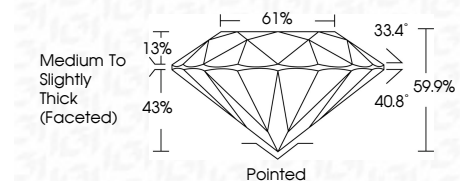

ELECTRONIC COPY

LG800667232
Report verification at igi.org

May 15, 2026
IGI Report Number **LG800667232**
Description **LABORATORY GROWN DIAMOND**
Shape and Cutting Style **ROUND BRILLIANT**
Measurements **6.58 - 6.61 X 3.95 MM**

GRADING RESULTS
Carat Weight **1.06 CARAT**
Color Grade **E**
Clarity Grade **VVS 2**
Cut Grade **EXCELLENT**

ADDITIONAL GRADING INFORMATION
Polish **EXCELLENT**
Symmetry **EXCELLENT**
Fluorescence **NONE**
Inscription(s) **IGI LG800667232**
Comments: This Laboratory Grown Diamond was created by Chemical Vapor Deposition (CVD) growth process. Type IIa

May 15, 2026
IGI Report No. LG800667232
ROUND BRILLIANT
6.58 - 6.61 X 3.95 MM
Carat Weight **1.06 CARAT**
Color Grade **E**
Clarity Grade **VVS 2**
Cut Grade **EXCELLENT**
Depth **59.9%**
Table **61%**
Girdle **Medium To Slightly Thick (Faceted)**
Culet **Pointed**
Polish **EXCELLENT**
Symmetry **EXCELLENT**
Fluorescence **NONE**
Inscription(s) **IGI LG800667232**
Comments: This Laboratory Grown Diamond was created by Chemical Vapor Deposition (CVD) growth process. Type IIa

LABORATORY GROWN DIAMOND REPORT

May 15, 2026
IGI Report Number **LG800667232**
Description **LABORATORY GROWN DIAMOND**
Shape and Cutting Style **ROUND BRILLIANT**
Measurements **6.58 - 6.61 X 3.95 MM**