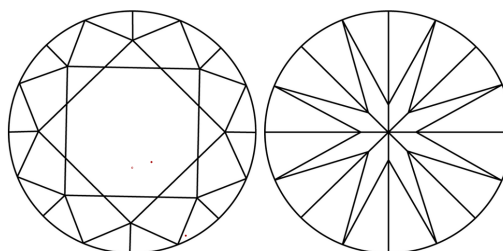

CLARITY CHARACTERISTICS

KEY TO SYMBOLS

Red symbols indicate internal characteristics.
Green symbols indicate external characteristics.