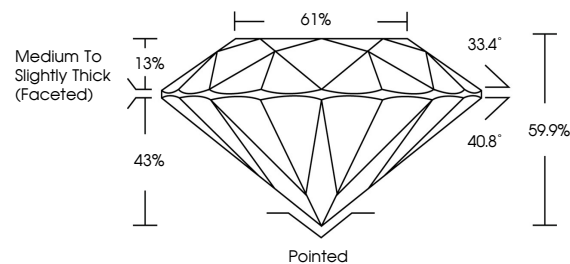

PROPORTIONS