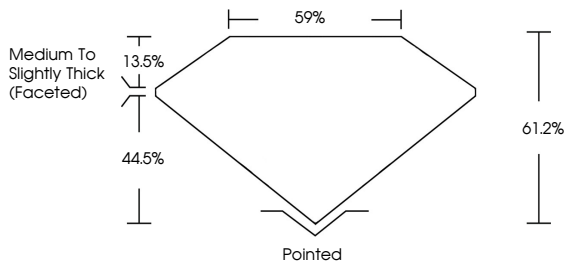

**ELECTRONIC COPY**

LG800664264  
Report verification at [igi.org](http://igi.org)

May 14, 2026  
IGI Report Number **LG800664264**  
Description **LABORATORY GROWN DIAMOND**  
Shape and Cutting Style **PEAR BRILLIANT**  
Measurements **10.36 X 6.57 X 4.02 MM**

**GRADING RESULTS**  
Carat Weight **1.57 CARAT**  
Color Grade **E**  
Clarity Grade **VS 2**

**ADDITIONAL GRADING INFORMATION**  
Polish **VERY GOOD**  
Symmetry **EXCELLENT**  
Fluorescence **NONE**  
Inscription(s) **IGI LG800664264**  
Comments: This Laboratory Grown Diamond was created by Chemical Vapor Deposition (CVD) growth process. Type IIa

May 14, 2026  
IGI Report No. LG800664264  
**PEAR BRILLIANT**  
1.57 CARAT  
E  
10.36 X 6.57 X 4.02 MM  
Color Grade  
VS 2  
Depth 61.2%  
Table 59%  
Girdle Medium to Slightly Thick (Faceted)  
Culet Pointed  
Polish VERY GOOD  
Symmetry EXCELLENT  
Fluorescence NONE  
Inscription(s) IGI LG800664264  
Comments: This Laboratory Grown Diamond was created by Chemical Vapor Deposition (CVD) growth process. Type IIa

Sample Image Used

**PROPORTIONS**

**CLARITY CHARACTERISTICS**

**KEY TO SYMBOLS**  
Red symbols indicate internal characteristics.  
Green symbols indicate external characteristics.

**COLOR**

|   |   |   |   |   |   |   |       |            |       |
|---|---|---|---|---|---|---|-------|------------|-------|
| D | E | F | G | H | I | J | Faint | Very Light | Light |
|---|---|---|---|---|---|---|-------|------------|-------|