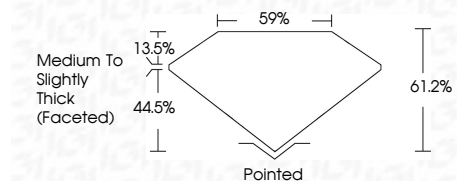

**ELECTRONIC COPY**

LG800664264  
Report verification at [igi.org](http://igi.org)

May 14, 2026  
IGI Report Number **LG800664264**  
Description **LABORATORY GROWN DIAMOND**  
Shape and Cutting Style **PEAR BRILLIANT**  
Measurements **10.36 X 6.57 X 4.02 MM**

**GRADING RESULTS**  
Carat Weight **1.57 CARAT**  
Color Grade **E**  
Clarity Grade **VS 2**

**ADDITIONAL GRADING INFORMATION**  
Polish **VERY GOOD**  
Symmetry **EXCELLENT**  
Fluorescence **NONE**  
Inscription(s) **IGI LG800664264**  
Comments: This Laboratory Grown Diamond was created by Chemical Vapor Deposition (CVD) growth process. Type IIa

May 14, 2026  
IGI Report No. LG800664264  
**PEAR BRILLIANT**  
1.57 CARAT  
E  
10.36 X 6.57 X 4.02 MM  
Color Grade  
VS 2  
Depth 61.2%  
Table 59%  
Girdle Medium to Slightly Thick (Faceted)  
Culet Pointed  
Polish VERY GOOD  
Symmetry EXCELLENT  
Fluorescence NONE  
Inscription(s) IGI LG800664264  
Comments: This Laboratory Grown Diamond was created by Chemical Vapor Deposition (CVD) growth process. Type IIa