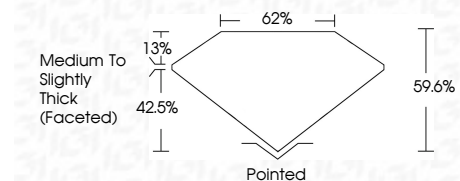

**ELECTRONIC COPY**

LG800663839  
Report verification at igi.org

May 13, 2026  
IGI Report Number **LG800663839**  
Description **LABORATORY GROWN DIAMOND**  
Shape and Cutting Style **OVAL BRILLIANT**  
Measurements **12.80 X 8.93 X 5.32 MM**

**GRADING RESULTS**  
Carat Weight **3.78 CARATS**  
Color Grade **E**  
Clarity Grade **VS 1**

**ADDITIONAL GRADING INFORMATION**  
Polish **EXCELLENT**  
Symmetry **EXCELLENT**  
Fluorescence **NONE**  
Inscription(s) **IGI LG800663839**  
Comments: This Laboratory Grown Diamond was created by Chemical Vapor Deposition (CVD) growth process. Type IIa

May 13, 2026  
IGI Report No LG800663839  
OVAL BRILLIANT  
12.80 X 8.93 X 5.32 MM  
3.78 CARATS  
E  
VS 1  
60.6%  
62%  
Medium to Slightly Thick (Faceted)  
Pointed  
EXCELLENT  
EXCELLENT  
NONE  
IGI LG800663839  
Comments: This Laboratory Grown Diamond was created by Chemical Vapor Deposition (CVD) growth process. Type IIa

**GRADING RESULTS**  
Carat Weight **3.78 CARATS**  
Color Grade **E**  
Clarity Grade **VS 1**

**ADDITIONAL GRADING INFORMATION**  
Polish **EXCELLENT**  
Symmetry **EXCELLENT**  
Fluorescence **NONE**  
Inscription(s) **IGI LG800663839**