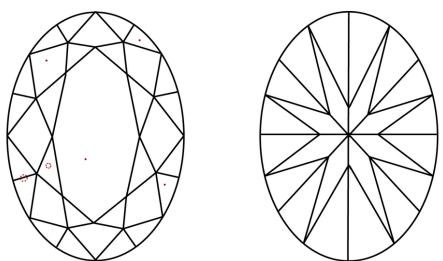

CLARITY CHARACTERISTICS

KEY TO SYMBOLS
Red symbols indicate internal characteristics.
Green symbols indicate external characteristics.