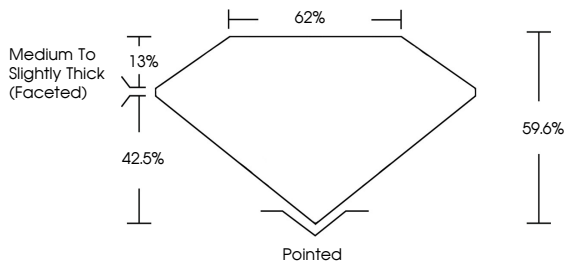

PROPORTIONS