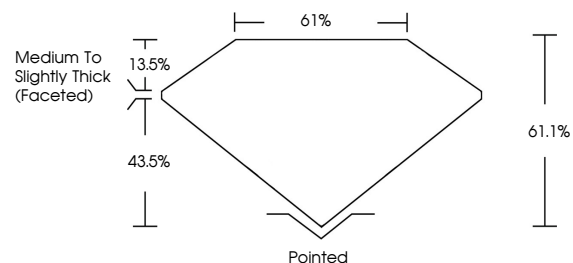

PROPORTIONS