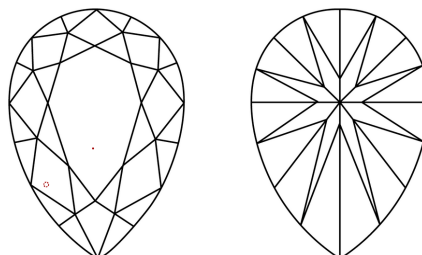

CLARITY CHARACTERISTICS

KEY TO SYMBOLS

Red symbols indicate internal characteristics.
Green symbols indicate external characteristics.

COLOR

D E F G H I J Faint Very Light Light

CLARITY

FL	IF	VVS¹⁻²	VS¹⁻²	SI¹⁻²	I¹⁻³
Flawless	Internally Flawless	Very Very Slightly Included	Very Slightly Included	Slightly Included	Included