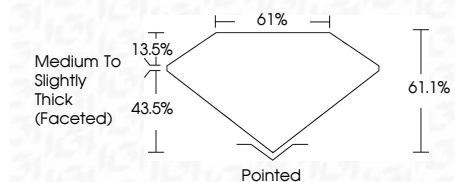

**ELECTRONIC COPY**

LG800657292  
Report verification at igi.org

May 15, 2026  
IGI Report Number **LG800657292**  
Description **LABORATORY GROWN DIAMOND**  
Shape and Cutting Style **PEAR BRILLIANT**  
Measurements **8.51 X 5.88 X 3.59 MM**

**GRADING RESULTS**  
Carat Weight **1.06 CARAT**  
Color Grade **D**  
Clarity Grade **VVS 2**

**ADDITIONAL GRADING INFORMATION**  
Polish **EXCELLENT**  
Symmetry **EXCELLENT**  
Fluorescence **NONE**  
Inscription(s) **IGI LG800657292**  
Comments: This Laboratory Grown Diamond was created by Chemical Vapor Deposition (CVD) growth process. Type IIa

May 15, 2026  
IGI Report No. LG800657292  
**PEAR BRILLIANT**  
1.06 CARAT  
D  
8.51 X 5.88 X 3.59 MM  
Carat Weight  
Color Grade  
Clarity Grade  
Depth  
Table  
Girdle  
Medium to Slightly Thick (Faceted)  
Pointed  
EXCELLENT  
EXCELLENT  
NONE  
IGI LG800657292  
Inscription(s)  
Comments: This Laboratory Grown Diamond was created by Chemical Vapor Deposition (CVD) growth process. Type IIa

**LABORATORY GROWN DIAMOND REPORT**

May 15, 2026  
IGI Report Number **LG800657292**  
Description **LABORATORY GROWN DIAMOND**  
Shape and Cutting Style **PEAR BRILLIANT**  
Measurements **8.51 X 5.88 X 3.59 MM**