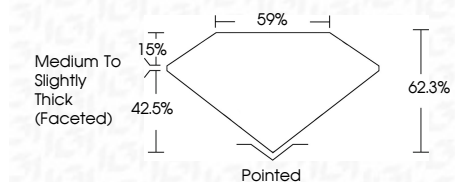

**ELECTRONIC COPY**

LG800654406  
Report verification at igi.org

May 13, 2026  
IGI Report Number **LG800654406**  
Description **LABORATORY GROWN DIAMOND**  
Shape and Cutting Style **OVAL BRILLIANT**  
Measurements **9.77 X 6.20 X 3.86 MM**

**GRADING RESULTS**  
Carat Weight **1.51 CARAT**  
Color Grade **D**  
Clarity Grade **VS 1**

**ADDITIONAL GRADING INFORMATION**  
Polish **EXCELLENT**  
Symmetry **EXCELLENT**  
Fluorescence **NONE**  
Inscription(s) **IGI LG800654406**  
Comments: This Laboratory Grown Diamond was created by Chemical Vapor Deposition (CVD) growth process. Type IIa

May 13, 2026  
IGI Report No LG800654406  
OVAL BRILLIANT  
1.51 CARAT  
D  
9.77 X 6.20 X 3.86 MM  
Carat Weight  
Color Grade  
Clarity Grade  
Depth  
Table  
Girdle  
Medium to Slightly Thick (Faceted)  
Pointed  
EXCELLENT  
EXCELLENT  
NONE  
IGI LG800654406  
Inscription(s)  
Comments: This Laboratory Grown Diamond was created by Chemical Vapor Deposition (CVD) growth process. Type IIa

**LABORATORY GROWN DIAMOND REPORT**

May 13, 2026  
IGI Report Number **LG800654406**  
Description **LABORATORY GROWN DIAMOND**  
Shape and Cutting Style **OVAL BRILLIANT**  
Measurements **9.77 X 6.20 X 3.86 MM**