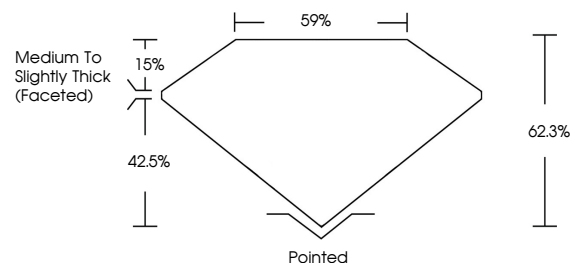

PROPORTIONS