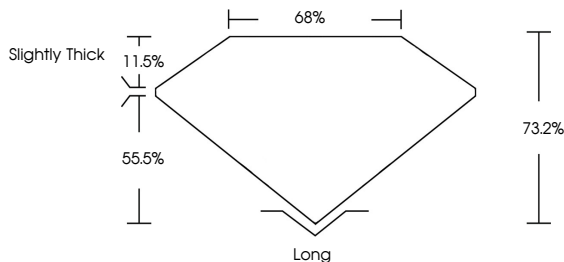

PROPORTIONS