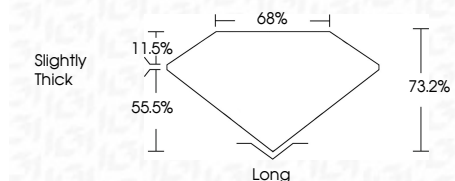

ELECTRONIC COPY

LG800651099
Report verification at igi.org

May 14, 2026
IGI Report Number **LG800651099**
Description **LABORATORY GROWN DIAMOND**
Shape and Cutting Style **EMERALD CUT**
Measurements **8.68 X 5.56 X 4.07 MM**

GRADING RESULTS

Carat Weight **2.00 CARATS**
Color Grade **FANCY PINK**
Clarity Grade **VS 2**

ADDITIONAL GRADING INFORMATION

Polish **EXCELLENT**
Symmetry **EXCELLENT**
Fluorescence **SLIGHT**
Inscription(s) **IGI LG800651099**
Comments: This Laboratory Grown Diamond was created by Chemical Vapor Deposition (CVD) growth process. Indications of post-growth treatment.

May 14, 2026
IGI Report No. LG800651099
EMERALD CUT
2.00 CARATS
FANCY PINK
Color Grade
VS 2
8.68 X 5.56 X 4.07 MM
Carat Weight
Color Grade
Clarity Grade
Depth
Table
Girdle
Slightly Thick
Long
EXCELLENT
EXCELLENT
SLIGHT
IGI LG800651099
Inscription(s)
Comments: This Laboratory Grown Diamond was created by Chemical Vapor Deposition (CVD) growth process. Indications of post-growth treatment.

Carat Weight **2.00 CARATS**
Color Grade **FANCY PINK**
Clarity Grade **VS 2**

ADDITIONAL GRADING INFORMATION

Polish **EXCELLENT**
Symmetry **EXCELLENT**
Fluorescence **SLIGHT**
Inscription(s) **IGI LG800651099**