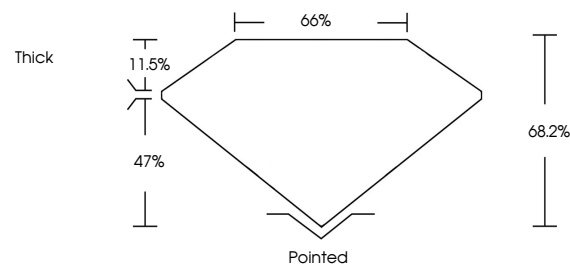

May 27, 2026
IGI Report No LG800634930
CUT CORNERED RECT. MODIFIED BRILLIANT
8.61 X 5.95 X 4.06 MM
2.06 CARATS
FANCY INTENSE YELLOW
VVS 2
68.2%
65%
Thick
Pointed
EXCELLENT
EXCELLENT
NONE
IGI LG800634930
Comments: This Laboratory Grown Diamond was created by Chemical Vapor Deposition (CVD) growth process.

GRADING RESULTS

Carat Weight **2.06 CARATS**
Color Grade **FANCY INTENSE YELLOW**
Clarity Grade **VVS 2**

ADDITIONAL GRADING INFORMATION

Polish **EXCELLENT**
Symmetry **EXCELLENT**
Fluorescence **NONE**
Inscription(s) **IGI LG800634930**

Comments: This Laboratory Grown Diamond was created by Chemical Vapor Deposition (CVD) growth process.

PROPORTIONS

CLARITY CHARACTERISTICS

KEY TO SYMBOLS

Red symbols indicate internal characteristics.
Green symbols indicate external characteristics.