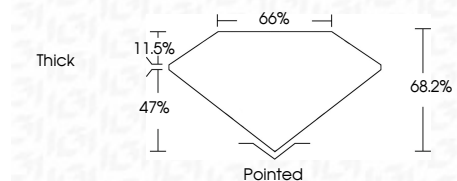

ELECTRONIC COPY

LG800634930
Report verification at igi.org

May 27, 2026
IGI Report Number **LG800634930**
Description **LABORATORY GROWN DIAMOND**
Shape and Cutting Style **CUT CORNERED
RECTANGULAR MODIFIED
BRILLIANT**
Measurements **8.61 X 5.95 X 4.06 MM**

GRADING RESULTS

Carat Weight **2.06 CARATS**
Color Grade **FANCY INTENSE YELLOW**
Clarity Grade **VVS 2**

ADDITIONAL GRADING INFORMATION

Polish **EXCELLENT**
Symmetry **EXCELLENT**
Fluorescence **NONE**
Inscription(s) **IGI LG800634930**
Comments: This Laboratory Grown Diamond was created by Chemical Vapor Deposition (CVD) growth process.

May 27, 2026
IGI Report No LG800634930
CUT CORNERED RECT. MODIFIED BRILLIANT
8.61 X 5.95 X 4.06 MM
2.06 CARATS
FANCY INTENSE YELLOW
VVS 2
68.2%
65%
Thick
Pointed
EXCELLENT
EXCELLENT
NONE
IGI LG800634930
Comments: This Laboratory Grown Diamond was created by Chemical Vapor Deposition (CVD) growth process.

GRADING RESULTS

Carat Weight **2.06 CARATS**
Color Grade **FANCY INTENSE YELLOW**
Clarity Grade **VVS 2**

ADDITIONAL GRADING INFORMATION

Polish **EXCELLENT**
Symmetry **EXCELLENT**
Fluorescence **NONE**
Inscription(s) **IGI LG800634930**