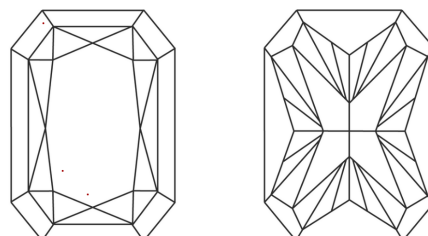

CLARITY CHARACTERISTICS

KEY TO SYMBOLS

Red symbols indicate internal characteristics.
Green symbols indicate external characteristics.