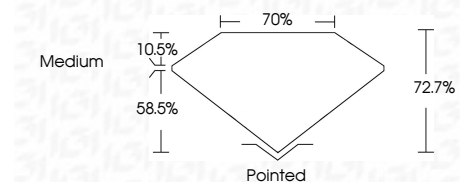

ELECTRONIC COPY

LG800633654
Report verification at igi.org

May 21, 2026
IGI Report Number **LG800633654**
Description **LABORATORY GROWN DIAMOND**
Shape and Cutting Style **PRINCESS CUT**
Measurements **6.30 X 6.29 X 4.57 MM**

GRADING RESULTS
Carat Weight **1.57 CARAT**
Color Grade **F**
Clarity Grade **VVS 2**

ADDITIONAL GRADING INFORMATION
Polish **EXCELLENT**
Symmetry **EXCELLENT**
Fluorescence **NONE**
Inscription(s) **IGI LG800633654**
Comments: This Laboratory Grown Diamond was created by Chemical Vapor Deposition (CVD) growth process. Type IIa

May 21, 2026
IGI Report No. LG800633654
PRINCESS CUT
6.30 X 6.29 X 4.57 MM
1.57 CARAT
Color Grade **F**
Clarity Grade **VVS 2**
Depth **58.5%**
Table **10.5%**
Girdle **Medium**
Culet **Pointed**
Polish **EXCELLENT**
Symmetry **EXCELLENT**
Fluorescence **NONE**
Inscription(s) **IGI LG800633654**
Comments: This Laboratory Grown Diamond was created by Chemical Vapor Deposition (CVD) growth process. Type IIa

LABORATORY GROWN DIAMOND REPORT

May 21, 2026
IGI Report Number **LG800633654**
Description **LABORATORY GROWN DIAMOND**
Shape and Cutting Style **PRINCESS CUT**
Measurements **6.30 X 6.29 X 4.57 MM**

GRADING RESULTS
Carat Weight **1.57 CARAT**
Color Grade **F**
Clarity Grade **VVS 2**