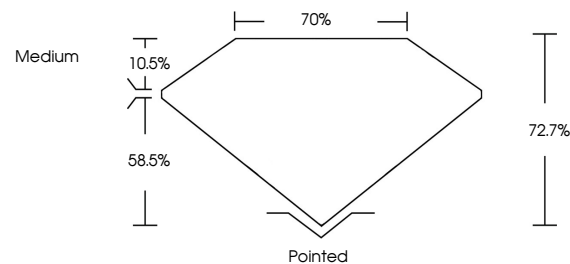

GRADING RESULTS
Carat Weight **1.57 CARAT**
Color Grade **F**
Clarity Grade **VVS 2**

ADDITIONAL GRADING INFORMATION
Polish **EXCELLENT**
Symmetry **EXCELLENT**
Fluorescence **NONE**
Inscription(s) **IGI LG800633654**
Comments: This Laboratory Grown Diamond was created by Chemical Vapor Deposition (CVD) growth process. Type IIa

May 21, 2026
IGI Report No. LG800633654
PRINCESS CUT
6.30 X 6.29 X 4.57 MM
1.57 CARAT
Color Grade **F**
Clarity Grade **VVS 2**
Depth **58.5%**
Table **10.5%**
Girdle **Medium**
Culet **Pointed**
Polish **EXCELLENT**
Symmetry **EXCELLENT**
Fluorescence **NONE**
Inscription(s) **IGI LG800633654**
Comments: This Laboratory Grown Diamond was created by Chemical Vapor Deposition (CVD) growth process. Type IIa

LABORATORY GROWN DIAMOND REPORT

May 21, 2026
IGI Report Number **LG800633654**
Description **LABORATORY GROWN DIAMOND**
Shape and Cutting Style **PRINCESS CUT**
Measurements **6.30 X 6.29 X 4.57 MM**

GRADING RESULTS
Carat Weight **1.57 CARAT**
Color Grade **F**
Clarity Grade **VVS 2**

PROPORTIONS

CLARITY CHARACTERISTICS

KEY TO SYMBOLS

Red symbols indicate internal characteristics.
Green symbols indicate external characteristics.

Sample Image Used

COLOR

D E F G H I J Faint Very Light Light