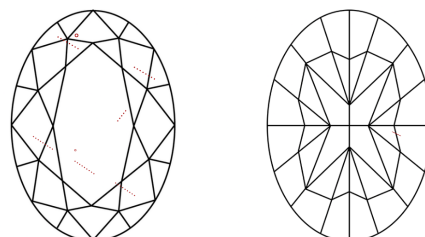

CLARITY CHARACTERISTICS

KEY TO SYMBOLS

Red symbols indicate internal characteristics.
Green symbols indicate external characteristics.

COLOR

D E F G H I J Faint Very Light Light

CLARITY

FL	IF	VS¹⁻²	VS¹⁻²	SI¹⁻²	I¹⁻³
Flawless	Internally Flawless	Very Very Slightly Included	Very Slightly Included	Slightly Included	Included