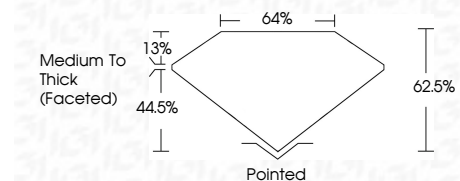

ELECTRONIC COPY

LG800632079
Report verification at igi.org

June 19, 2026
IGI Report Number **LG800632079**
Description **LABORATORY GROWN DIAMOND**
Shape and Cutting Style **OVAL MODIFIED BRILLIANT**
Measurements **7.79 X 5.15 X 3.22 MM**

GRADING RESULTS

Carat Weight **1.11 CARAT**
Color Grade **FANCY VIVID PINK**
Clarity Grade **VS 2**

ADDITIONAL GRADING INFORMATION

Polish **EXCELLENT**
Symmetry **VERY GOOD**
Fluorescence **STRONG**
Inscription(s) **IGI LG800632079**
Comments: This Laboratory Grown Diamond was created by Chemical Vapor Deposition (CVD) growth process. Indications of post-growth treatment.

June 19, 2026
IGI Report No LG800632079
OVAL MODIFIED BRILLIANT
1.11 CARAT
FANCY VIVID PINK
VS 2
7.79 X 5.15 X 3.22 MM
Color Grade
Fancy
Depth
62.5%
Table
44.5%
Girdle
Medium to Thick (Faceted)
Culet
Pointed
Polish
EXCELLENT
Symmetry
VERY GOOD
Fluorescence
STRONG
Inscription(s)
IGI LG800632079
Comments: This Laboratory Grown Diamond was created by Chemical Vapor Deposition (CVD) growth process. Indications of post-growth treatment.

GRADING RESULTS

Carat Weight **1.11 CARAT**
Color Grade **FANCY VIVID PINK**
Clarity Grade **VS 2**

ADDITIONAL GRADING INFORMATION

Polish **EXCELLENT**
Symmetry **VERY GOOD**
Fluorescence **STRONG**
Inscription(s) **IGI LG800632079**