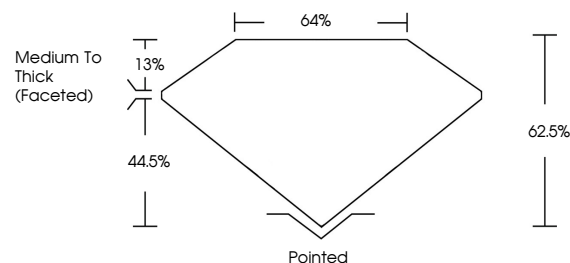

June 19, 2026
IGI Report No LG800632079
OVAL MODIFIED BRILLIANT
1.11 CARAT
FANCY VIVID PINK
VS 2
7.79 X 5.15 X 3.22 MM
Color Grade
Fancy
Depth
62.5%
Table
44.5%
Girdle
Medium to Thick (Faceted)
Culet
Pointed
Polish
EXCELLENT
Symmetry
VERY GOOD
Fluorescence
STRONG
Inscription(s)
IGI LG800632079
Comments: This Laboratory Grown Diamond was created by Chemical Vapor Deposition (CVD) growth process. Indications of post-growth treatment.

GRADING RESULTS

Carat Weight **1.11 CARAT**
Color Grade **FANCY VIVID PINK**
Clarity Grade **VS 2**

ADDITIONAL GRADING INFORMATION

Polish **EXCELLENT**
Symmetry **VERY GOOD**
Fluorescence **STRONG**
Inscription(s) **IGI LG800632079**

Comments: This Laboratory Grown Diamond was created by Chemical Vapor Deposition (CVD) growth process. Indications of post-growth treatment.

PROPORTIONS

Sample Image Used

CLARITY CHARACTERISTICS

KEY TO SYMBOLS