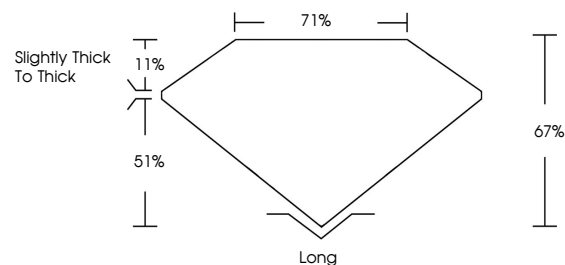

ELECTRONIC COPY

LG800630531
Report verification at igi.org

May 29, 2026
IGI Report Number **LG800630531**
Description **LABORATORY GROWN DIAMOND**
Shape and Cutting Style **EMERALD CUT**
Measurements **10.09 X 6.66 X 4.46 MM**

May 29, 2026
IGI Report No. LG800630531
EMERALD CUT
3.00 CARATS
Carat Weight
Color Grade **FANCY INTENSE PINK**
Clarity Grade **VS 1**
Depth **67%**
Table **71%**
Girdle **Slightly thick to thick**
Culet **Long**
Polish **EXCELLENT**
Symmetry **EXCELLENT**
Fluorescence **SLIGHT**
Inscription(s) **IGI LG800630531**
Comments: This Laboratory Grown Diamond was created by Chemical Vapor Deposition (CVD) growth process. Indications of post-growth treatment.

LABORATORY GROWN DIAMOND REPORT

May 29, 2026
IGI Report Number **LG800630531**
Description **LABORATORY GROWN DIAMOND**
Shape and Cutting Style **EMERALD CUT**
Measurements **10.09 X 6.66 X 4.46 MM**

GRADING RESULTS
Carat Weight **3.00 CARATS**
Color Grade **FANCY INTENSE PINK**
Clarity Grade **VS 1**

PROPORTIONS

CLARITY CHARACTERISTICS

KEY TO SYMBOLS

Red symbols indicate internal characteristics.
Green symbols indicate external characteristics.

COLOR

D E F G H I J Faint Very Light Light

CLARITY

FL	IF	VS ¹⁻²	VS ¹⁻²	SI ¹⁻²	I ¹⁻³
Flawless	Internally Flawless	Very Very Slightly Included	Very Slightly Included	Slightly Included	Included