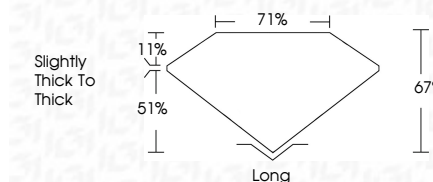

ELECTRONIC COPY

LG800630531
Report verification at igi.org

May 29, 2026
IGI Report Number **LG800630531**
Description **LABORATORY GROWN DIAMOND**
Shape and Cutting Style **EMERALD CUT**
Measurements **10.09 X 6.66 X 4.46 MM**

GRADING RESULTS
Carat Weight **3.00 CARATS**
Color Grade **FANCY INTENSE PINK**
Clarity Grade **VS 1**

ADDITIONAL GRADING INFORMATION
Polish **EXCELLENT**
Symmetry **EXCELLENT**
Fluorescence **SLIGHT**
Inscription(s) **IGI LG800630531**
Comments: This Laboratory Grown Diamond was created by Chemical Vapor Deposition (CVD) growth process. Indications of post-growth treatment.

May 29, 2026
IGI Report No. LG800630531
EMERALD CUT
3.00 CARATS
Carat Weight
Color Grade **FANCY INTENSE PINK**
Clarity Grade **VS 1**
Depth **67%**
Table **71%**
Girdle **Slightly thick to thick**
Culet **Long**
Polish **EXCELLENT**
Symmetry **EXCELLENT**
Fluorescence **SLIGHT**
Inscription(s) **IGI LG800630531**
Comments: This Laboratory Grown Diamond was created by Chemical Vapor Deposition (CVD) growth process. Indications of post-growth treatment.

LABORATORY GROWN DIAMOND REPORT

May 29, 2026
IGI Report Number **LG800630531**
Description **LABORATORY GROWN DIAMOND**
Shape and Cutting Style **EMERALD CUT**
Measurements **10.09 X 6.66 X 4.46 MM**

GRADING RESULTS
Carat Weight **3.00 CARATS**
Color Grade **FANCY INTENSE PINK**
Clarity Grade **VS 1**