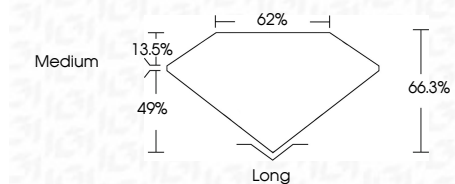

ELECTRONIC COPY

LG800628084
Report verification at igi.org

May 27, 2026
IGI Report Number **LG800628084**
Description **LABORATORY GROWN DIAMOND**
Shape and Cutting Style **EMERALD CUT**
Measurements **7.75 X 5.55 X 3.68 MM**

GRADING RESULTS

Carat Weight **1.58 CARAT**
Color Grade **D**
Clarity Grade **VVS 2**

ADDITIONAL GRADING INFORMATION

Polish **EXCELLENT**
Symmetry **EXCELLENT**
Fluorescence **NONE**
Inscription(s) **IGI LG800628084**
Comments: As Grown - No indication of post-growth treatment.
This Laboratory Grown Diamond was created by High Pressure High Temperature (HPHT) growth process.
Type II

May 27, 2026
IGI Report No. LG800628084
EMERALD CUT
Carat Weight **1.58 CARAT**
Color Grade **D**
Clarity Grade **VVS 2**
Depth **49%**
Table **13.5%**
Girdle **Medium**
Culet **Long**
Polish **EXCELLENT**
Symmetry **EXCELLENT**
Fluorescence **NONE**
Inscription(s) **IGI LG800628084**
Comments: As Grown - No indication of post-growth treatment.
This Laboratory Grown Diamond was created by High Pressure High Temperature (HPHT) growth process.
Type II

May 27, 2026
IGI Report Number **LG800628084**
Description **LABORATORY GROWN DIAMOND**
Shape and Cutting Style **EMERALD CUT**
Measurements **7.75 X 5.55 X 3.68 MM**

GRADING RESULTS

Carat Weight **1.58 CARAT**
Color Grade **D**
Clarity Grade **VVS 2**