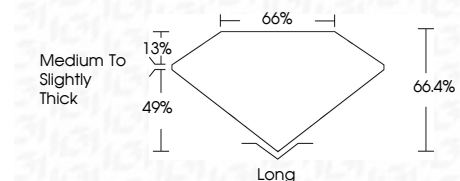

ELECTRONIC COPY

LG800628081
Report verification at igi.org

May 27, 2026
IGI Report Number **LG800628081**
Description **LABORATORY GROWN DIAMOND**
Shape and Cutting Style **EMERALD CUT**
Measurements **7.88 X 5.56 X 3.69 MM**

GRADING RESULTS
Carat Weight **1.58 CARAT**
Color Grade **D**
Clarity Grade **VS 2**

ADDITIONAL GRADING INFORMATION
Polish **EXCELLENT**
Symmetry **EXCELLENT**
Fluorescence **NONE**
Inscription(s) **IGI LG800628081**
Comments: As Grown - No indication of post-growth treatment.
This Laboratory Grown Diamond was created by High Pressure High Temperature (HPHT) growth process.
Type II

May 27, 2026
IGI Report No. LG800628081
EMERALD CUT
Carat Weight **1.58 CARAT**
Color Grade **D**
Clarity Grade **VS 2**
Depth **49%**
Table **13%**
Girdle **Medium to Slightly Thick**
Culet **Long**
Polish **EXCELLENT**
Symmetry **EXCELLENT**
Fluorescence **NONE**
Inscription(s) **IGI LG800628081**
Comments: As Grown - No indication of post-growth treatment.
This Laboratory Grown Diamond was created by High Pressure High Temperature (HPHT) growth process.
Type II

May 27, 2026
IGI Report Number **LG800628081**
Description **LABORATORY GROWN DIAMOND**
Shape and Cutting Style **EMERALD CUT**
Measurements **7.88 X 5.56 X 3.69 MM**

GRADING RESULTS
Carat Weight **1.58 CARAT**
Color Grade **D**
Clarity Grade **VS 2**