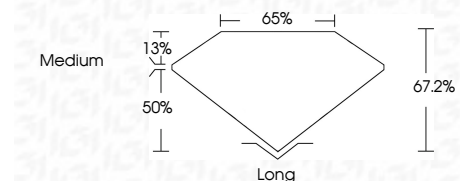

ELECTRONIC COPY

LG800628054
Report verification at igi.org

May 27, 2026
IGI Report Number **LG800628054**
Description **LABORATORY GROWN DIAMOND**
Shape and Cutting Style **EMERALD CUT**
Measurements **7.73 X 5.46 X 3.67 MM**

GRADING RESULTS
Carat Weight **1.53 CARAT**
Color Grade **D**
Clarity Grade **VS 1**

ADDITIONAL GRADING INFORMATION
Polish **EXCELLENT**
Symmetry **EXCELLENT**
Fluorescence **NONE**
Inscription(s) **IGI LG800628054**
Comments: As Grown - No indication of post-growth treatment.
This Laboratory Grown Diamond was created by High Pressure High Temperature (HPHT) growth process. Type II

May 27, 2026
IGI Report No. LG800628054
EMERALD CUT
1.53 CARAT
Color Grade **D**
Clarity Grade **VS 1**
Depth **67.2%**
Table **65%**
Girdle **Medium**
Culet **Long**
Polish **EXCELLENT**
Symmetry **EXCELLENT**
Fluorescence **NONE**
Inscription(s) **IGI LG800628054**
Comments: As Grown - No indication of post-growth treatment.
This Laboratory Grown Diamond was created by High Pressure High Temperature (HPHT) growth process. Type II

LABORATORY GROWN DIAMOND REPORT

May 27, 2026
IGI Report Number **LG800628054**
Description **LABORATORY GROWN DIAMOND**
Shape and Cutting Style **EMERALD CUT**
Measurements **7.73 X 5.46 X 3.67 MM**

GRADING RESULTS
Carat Weight **1.53 CARAT**
Color Grade **D**
Clarity Grade **VS 1**