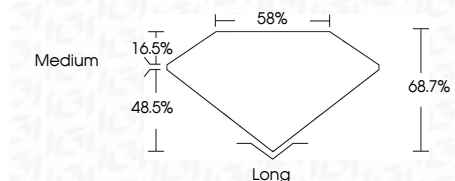

ELECTRONIC COPY

LG800621956
Report verification at igi.org

June 16, 2026
IGI Report Number **LG800621956**
Description **LABORATORY GROWN DIAMOND**
Shape and Cutting Style **EMERALD CUT**
Measurements **7.75 X 5.49 X 3.77 MM**

GRADING RESULTS

Carat Weight **1.60 CARAT**
Color Grade **D**
Clarity Grade **VS 1**

ADDITIONAL GRADING INFORMATION

Polish **EXCELLENT**
Symmetry **EXCELLENT**
Fluorescence **NONE**
Inscription(s) **IGI LG800621956**
Comments: This Laboratory Grown Diamond was created by Chemical Vapor Deposition (CVD) growth process. Type IIa

June 16, 2026
IGI Report No. LG800621956
EMERALD CUT
7.75 X 5.49 X 3.77 MM
Carat Weight **1.60 CARAT**
Color Grade **D**
Clarity Grade **VS 1**
Depth **68.7%**
Table **48.5%**
Girdle **Medium**
Culet **Long**
Polish **EXCELLENT**
Symmetry **EXCELLENT**
Fluorescence **NONE**
Inscription(s) **IGI LG800621956**
Comments: This Laboratory Grown Diamond was created by Chemical Vapor Deposition (CVD) growth process. Type IIa

LABORATORY GROWN DIAMOND REPORT

June 16, 2026
IGI Report Number **LG800621956**
Description **LABORATORY GROWN DIAMOND**
Shape and Cutting Style **EMERALD CUT**
Measurements **7.75 X 5.49 X 3.77 MM**

GRADING RESULTS