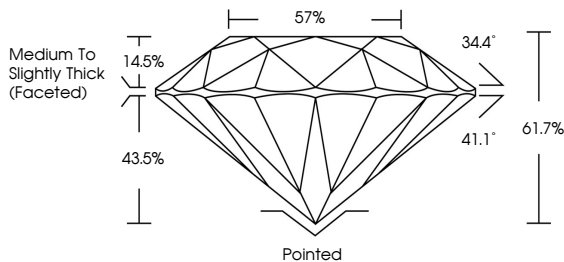

PROPORTIONS