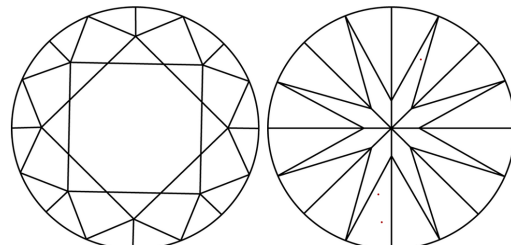

June 5, 2026
IGI Report Number **LG800619032**
Description **LABORATORY GROWN DIAMOND**
Shape and Cutting Style **ROUND BRILLIANT**
Measurements **7.39 - 7.43 X 4.57 MM**

GRADING RESULTS
Carat Weight **1.54 CARAT**
Color Grade **D**
Clarity Grade **VVS 1**
Cut Grade **IDEAL**

PROPORTIONS

CLARITY CHARACTERISTICS

KEY TO SYMBOLS
Red symbols indicate internal characteristics.
Green symbols indicate external characteristics.

Sample Image Used

COLOR

D	E	F	G	H	I	J	Faint	Very Light	Light
---	---	---	---	---	---	---	-------	------------	-------