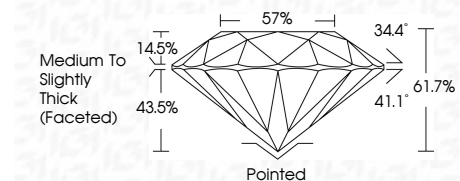

ELECTRONIC COPY

LG800619032
Report verification at igi.org

June 5, 2026
IGI Report Number **LG800619032**
Description **LABORATORY GROWN DIAMOND**
Shape and Cutting Style **ROUND BRILLIANT**
Measurements **7.39 - 7.43 X 4.57 MM**

GRADING RESULTS
Carat Weight **1.54 CARAT**
Color Grade **D**
Clarity Grade **VVS 1**
Cut Grade **IDEAL**

ADDITIONAL GRADING INFORMATION
Polish **EXCELLENT**
Symmetry **EXCELLENT**
Fluorescence **NONE**
Inscription(s) **IGI LG800619032**
Comments: This Laboratory Grown Diamond was created by Chemical Vapor Deposition (CVD) growth process. Type IIa

June 5, 2026
IGI Report No LG800619032
ROUND BRILLIANT
1.54 CARAT
Carat Weight **D**
Color Grade **IDEAL**
Clarity Grade **VVS 1**
Depth **61.7%**
Table **57%**
Girdle **Medium To Slightly Thick (Faceted)**
Culet **Pointed**
Polish **EXCELLENT**
Symmetry **EXCELLENT**
Fluorescence **NONE**
Inscription(s) **IGI LG800619032**
Comments: This Laboratory Grown Diamond was created by Chemical Vapor Deposition (CVD) growth process. Type IIa

June 5, 2026
IGI Report Number **LG800619032**
Description **LABORATORY GROWN DIAMOND**
Shape and Cutting Style **ROUND BRILLIANT**
Measurements **7.39 - 7.43 X 4.57 MM**

GRADING RESULTS
Carat Weight **1.54 CARAT**
Color Grade **D**
Clarity Grade **VVS 1**
Cut Grade **IDEAL**