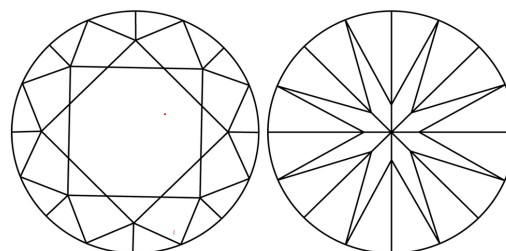

CLARITY CHARACTERISTICS

KEY TO SYMBOLS

Red symbols indicate internal characteristics.
Green symbols indicate external characteristics.