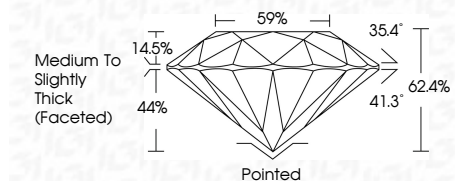

ELECTRONIC COPY

LG800612909
Report verification at igi.org

May 20, 2026
IGI Report Number **LG800612909**
Description **LABORATORY GROWN DIAMOND**
Shape and Cutting Style **ROUND BRILLIANT**
Measurements **8.72 - 8.74 X 5.44 MM**

GRADING RESULTS

Carat Weight **2.57 CARATS**
Color Grade **F**
Clarity Grade **VVS 2**
Cut Grade **IDEAL**

ADDITIONAL GRADING INFORMATION

Polish **EXCELLENT**
Symmetry **EXCELLENT**
Fluorescence **NONE**
Inscription(s) **IGI LG800612909**
Comments: This Laboratory Grown Diamond was created by Chemical Vapor Deposition (CVD) growth process. Type IIa

May 20, 2026
IGI Report No. LG800612909
ROUND BRILLIANT
8.72 - 8.74 X 5.44 MM
2.57 CARATS
Color Grade **F**
Clarity Grade **VVS 2**
Cut Grade **IDEAL**
Depth **62.4%**
Table **59%**
Girdle **Medium To Slightly Thick (Faceted)**
Culet **Pointed**
Polish **EXCELLENT**
Symmetry **EXCELLENT**
Fluorescence **NONE**
Inscription(s) **IGI LG800612909**
Comments: This Laboratory Grown Diamond was created by Chemical Vapor Deposition (CVD) growth process. Type IIa

GRADING RESULTS

Carat Weight **2.57 CARATS**
Color Grade **F**
Clarity Grade **VVS 2**
Cut Grade **IDEAL**

ADDITIONAL GRADING INFORMATION

Polish **EXCELLENT**
Symmetry **EXCELLENT**
Fluorescence **NONE**
Inscription(s) **IGI LG800612909**