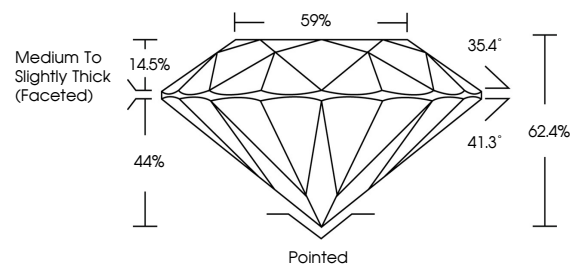

GRADING RESULTS

Carat Weight **2.57 CARATS**
Color Grade **F**
Clarity Grade **VVS 2**
Cut Grade **IDEAL**

ADDITIONAL GRADING INFORMATION

Polish **EXCELLENT**
Symmetry **EXCELLENT**
Fluorescence **NONE**
Inscription(s) **IGI LG800612909**
Comments: This Laboratory Grown Diamond was created by Chemical Vapor Deposition (CVD) growth process. Type IIa

May 20, 2026
IGI Report No. LG800612909
ROUND BRILLIANT
8.72 - 8.74 X 5.44 MM
2.57 CARATS
Color Grade **F**
Clarity Grade **VVS 2**
Cut Grade **IDEAL**
Depth **62.4%**
Table **59%**
Girdle **Medium To Slightly Thick (Faceted)**
Culet **Pointed**
Polish **EXCELLENT**
Symmetry **EXCELLENT**
Fluorescence **NONE**
Inscription(s) **IGI LG800612909**
Comments: This Laboratory Grown Diamond was created by Chemical Vapor Deposition (CVD) growth process. Type IIa

GRADING RESULTS

Carat Weight **2.57 CARATS**
Color Grade **F**
Clarity Grade **VVS 2**
Cut Grade **IDEAL**

ADDITIONAL GRADING INFORMATION

Polish **EXCELLENT**
Symmetry **EXCELLENT**
Fluorescence **NONE**
Inscription(s) **IGI LG800612909**

Comments: This Laboratory Grown Diamond was created by Chemical Vapor Deposition (CVD) growth process. Type IIa

PROPORTIONS

CLARITY CHARACTERISTICS

KEY TO SYMBOLS

Red symbols indicate internal characteristics.
Green symbols indicate external characteristics.