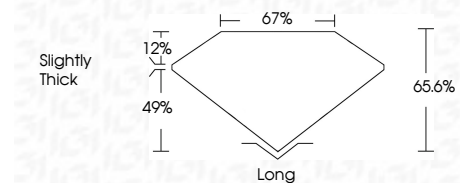

**ELECTRONIC COPY**

LG800611818  
Report verification at igi.org

May 15, 2026  
IGI Report Number **LG800611818**  
Description **LABORATORY GROWN DIAMOND**  
Shape and Cutting Style **EMERALD CUT**  
Measurements **9.73 X 6.80 X 4.46 MM**

**GRADING RESULTS**  
Carat Weight **2.97 CARATS**  
Color Grade **E**  
Clarity Grade **VS 1**

**ADDITIONAL GRADING INFORMATION**  
Polish **EXCELLENT**  
Symmetry **EXCELLENT**  
Fluorescence **NONE**  
Inscription(s) **IGI LG800611818**  
Comments: This Laboratory Grown Diamond was created by Chemical Vapor Deposition (CVD) growth process. Type IIa

May 15, 2026  
IGI Report No LG800611818  
**EMERALD CUT**  
Carat Weight **2.97 CARATS**  
Color Grade **E**  
Clarity Grade **VS 1**  
Depth **49%**  
Table **12%**  
Girdle **Slightly Thick**  
Culet **Long**  
Polish **EXCELLENT**  
Symmetry **EXCELLENT**  
Fluorescence **NONE**  
Inscription(s) **IGI LG800611818**  
Comments: This Laboratory Grown Diamond was created by Chemical Vapor Deposition (CVD) growth process. Type IIa

May 15, 2026  
IGI Report Number **LG800611818**  
Description **LABORATORY GROWN DIAMOND**  
Shape and Cutting Style **EMERALD CUT**  
Measurements **9.73 X 6.80 X 4.46 MM**

**GRADING RESULTS**  
Carat Weight **2.97 CARATS**  
Color Grade **E**  
Clarity Grade **VS 1**