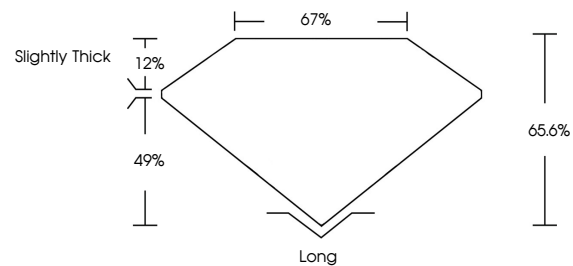

PROPORTIONS