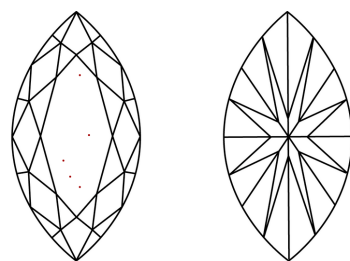

May 7, 2026  
IGI Report Number **LG799691991**  
Description **LABORATORY GROWN DIAMOND**  
Shape and Cutting Style **MARQUISE BRILLIANT**  
Measurements **16.32 X 8.21 X 5.22 MM**

**GRADING RESULTS**  
Carat Weight **4.04 CARATS**  
Color Grade **E**  
Clarity Grade **VVS 2**

**PROPORTIONS**

**CLARITY CHARACTERISTICS**

**KEY TO SYMBOLS**  
Red symbols indicate internal characteristics.  
Green symbols indicate external characteristics.

Sample Image Used

**COLOR**

D	E	F	G	H	I	J	Faint	Very Light	Light
---	---	---	---	---	---	---	-------	------------	-------