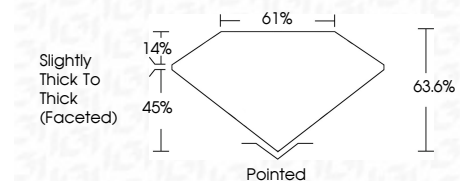

**ELECTRONIC COPY**

LG799691991  
Report verification at igi.org

May 7, 2026  
IGI Report Number **LG799691991**  
Description **LABORATORY GROWN DIAMOND**  
Shape and Cutting Style **MARQUISE BRILLIANT**  
Measurements **16.32 X 8.21 X 5.22 MM**

**GRADING RESULTS**  
Carat Weight **4.04 CARATS**  
Color Grade **E**  
Clarity Grade **VVS 2**

**ADDITIONAL GRADING INFORMATION**  
Polish **EXCELLENT**  
Symmetry **EXCELLENT**  
Fluorescence **NONE**  
Inscription(s) **IGI LG799691991**  
Comments: This Laboratory Grown Diamond was created by Chemical Vapor Deposition (CVD) growth process. Type IIa

May 7, 2026  
IGI Report No **LG799691991**  
**MARQUISE BRILLIANT**  
16.32 X 8.21 X 5.22 MM  
4.04 CARATS  
E  
VVS 2  
63.6%  
61%  
Slightly Thick To Thick (Faceted)  
Pointed  
EXCELLENT  
EXCELLENT  
NONE  
IGI LG799691991  
Comments: This Laboratory Grown Diamond was created by Chemical Vapor Deposition (CVD) growth process. Type IIa

May 7, 2026  
IGI Report Number **LG799691991**  
Description **LABORATORY GROWN DIAMOND**  
Shape and Cutting Style **MARQUISE BRILLIANT**  
Measurements **16.32 X 8.21 X 5.22 MM**

**GRADING RESULTS**  
Carat Weight **4.04 CARATS**  
Color Grade **E**  
Clarity Grade **VVS 2**