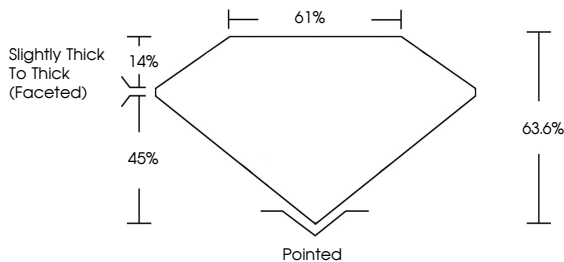

PROPORTIONS