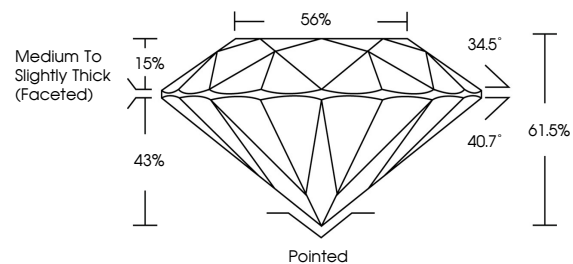

ELECTRONIC COPY

LG799690471
Report verification at igi.org

May 14, 2026
IGI Report Number **LG799690471**
Description **LABORATORY GROWN DIAMOND**
Shape and Cutting Style **ROUND BRILLIANT**
Measurements **11.01 - 11.10 X 6.79 MM**

GRADING RESULTS

Carat Weight **5.06 CARATS**
Color Grade **E**
Clarity Grade **VVS 2**
Cut Grade **IDEAL**

ADDITIONAL GRADING INFORMATION

Polish **EXCELLENT**
Symmetry **EXCELLENT**
Fluorescence **NONE**
Inscription(s) **IGI LG799690471**
Comments: HEARTS & ARROWS
This Laboratory Grown Diamond was created by Chemical Vapor Deposition (CVD) growth process. Type IIa

May 14, 2026
IGI Report Number **LG799690471**
Description **LABORATORY GROWN DIAMOND**
Shape and Cutting Style **ROUND BRILLIANT**
Measurements **11.01 - 11.10 X 6.79 MM**

GRADING RESULTS

Carat Weight **5.06 CARATS**
Color Grade **E**
Clarity Grade **VVS 2**
Cut Grade **IDEAL**

PROPORTIONS

Sample Image Used

CLARITY CHARACTERISTICS

KEY TO SYMBOLS

Red symbols indicate internal characteristics.
Green symbols indicate external characteristics.

COLOR

D E F G H I J Faint Very Light Light