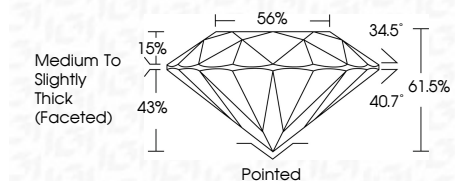

ELECTRONIC COPY

LG799690471
Report verification at igi.org

May 14, 2026
IGI Report Number **LG799690471**
Description **LABORATORY GROWN DIAMOND**
Shape and Cutting Style **ROUND BRILLIANT**
Measurements **11.01 - 11.10 X 6.79 MM**

GRADING RESULTS

Carat Weight **5.06 CARATS**
Color Grade **E**
Clarity Grade **VVS 2**
Cut Grade **IDEAL**

ADDITIONAL GRADING INFORMATION

Polish **EXCELLENT**
Symmetry **EXCELLENT**
Fluorescence **NONE**
Inscription(s) **IGI LG799690471**
Comments: HEARTS & ARROWS
This Laboratory Grown Diamond was created by Chemical Vapor Deposition (CVD) growth process. Type IIa

May 14, 2026
IGI Report No LG799690471
ROUND BRILLIANT
5.06 CARATS
E
VVS 2
IDEAL
61.5%
56%
Medium To Slightly Thick (Faceted)
Pointed
EXCELLENT
EXCELLENT
NONE
IGI LG799690471
Comments: HEARTS & ARROWS
This Laboratory Grown Diamond was created by Chemical Vapor Deposition (CVD) growth process. Type IIa

May 14, 2026
IGI Report Number **LG799690471**
Description **LABORATORY GROWN DIAMOND**
Shape and Cutting Style **ROUND BRILLIANT**
Measurements **11.01 - 11.10 X 6.79 MM**

GRADING RESULTS

Carat Weight **5.06 CARATS**
Color Grade **E**
Clarity Grade **VVS 2**
Cut Grade **IDEAL**