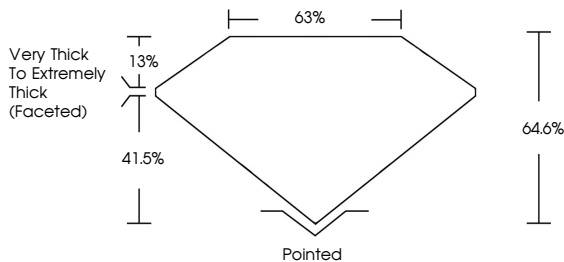

GRADING RESULTS
Carat Weight **4.55 CARATS**
Color Grade **FANCY YELLOW**
Clarity Grade **VVS 2**

ADDITIONAL GRADING INFORMATION
Polish **EXCELLENT**
Symmetry **EXCELLENT**
Fluorescence **NONE**
Inscription(s) **IGI LG799688099**
Comments: This Laboratory Grown Diamond was created by Chemical Vapor Deposition (CVD) growth process.

May 12, 2026
IGI Report No **LG799688099**
PEAR MODIFIED BRILLIANT
13.22 X 8.56 X 5.53 MM
Carat Weight **4.55 CARATS**
Color Grade **FANCY YELLOW**
Clarity Grade **VVS 2**
Depth **41.5%**
Table **13%**
Girdle **Very Thick to Extremely Thick (Faceted)**
Culet **Pointed**
Polish **EXCELLENT**
Symmetry **EXCELLENT**
Fluorescence **NONE**
Inscription(s) **IGI LG799688099**
Comments: This Laboratory Grown Diamond was created by Chemical Vapor Deposition (CVD) growth process.

May 12, 2026
IGI Report Number **LG799688099**
Description **LABORATORY GROWN DIAMOND**
Shape and Cutting Style **PEAR MODIFIED BRILLIANT**
Measurements **13.22 X 8.56 X 5.53 MM**

GRADING RESULTS
Carat Weight **4.55 CARATS**
Color Grade **FANCY YELLOW**
Clarity Grade **VVS 2**

PROPORTIONS

Sample Image Used

CLARITY CHARACTERISTICS

KEY TO SYMBOLS
Red symbols indicate internal characteristics.
Green symbols indicate external characteristics.

COLOR

D	E	F	G	H	I	J	Faint	Very Light	Light
---	---	---	---	---	---	---	-------	------------	-------