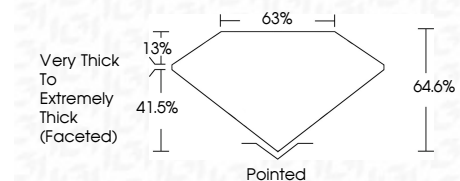

ELECTRONIC COPY

LG799688099
Report verification at igi.org

May 12, 2026
IGI Report Number **LG799688099**
Description **LABORATORY GROWN DIAMOND**
Shape and Cutting Style **PEAR MODIFIED BRILLIANT**
Measurements **13.22 X 8.56 X 5.53 MM**

GRADING RESULTS
Carat Weight **4.55 CARATS**
Color Grade **FANCY YELLOW**
Clarity Grade **VVS 2**

ADDITIONAL GRADING INFORMATION
Polish **EXCELLENT**
Symmetry **EXCELLENT**
Fluorescence **NONE**
Inscription(s) **IGI LG799688099**
Comments: This Laboratory Grown Diamond was created by Chemical Vapor Deposition (CVD) growth process.

May 12, 2026
IGI Report No **LG799688099**
PEAR MODIFIED BRILLIANT
13.22 X 8.56 X 5.53 MM
Carat Weight **4.55 CARATS**
Color Grade **FANCY YELLOW**
Clarity Grade **VVS 2**
Depth **41.5%**
Table **13%**
Girdle **Very Thick to Extremely Thick (Faceted)**
Culet **Pointed**
Polish **EXCELLENT**
Symmetry **EXCELLENT**
Fluorescence **NONE**
Inscription(s) **IGI LG799688099**
Comments: This Laboratory Grown Diamond was created by Chemical Vapor Deposition (CVD) growth process.

May 12, 2026
IGI Report Number **LG799688099**
Description **LABORATORY GROWN DIAMOND**
Shape and Cutting Style **PEAR MODIFIED BRILLIANT**
Measurements **13.22 X 8.56 X 5.53 MM**

GRADING RESULTS
Carat Weight **4.55 CARATS**
Color Grade **FANCY YELLOW**
Clarity Grade **VVS 2**