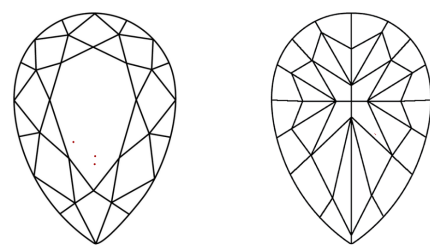

May 12, 2026
IGI Report Number **LG799688099**
Description **LABORATORY GROWN DIAMOND**
Shape and Cutting Style **PEAR MODIFIED BRILLIANT**
Measurements **13.22 X 8.56 X 5.53 MM**

GRADING RESULTS
Carat Weight **4.55 CARATS**
Color Grade **FANCY YELLOW**
Clarity Grade **VVS 2**

PROPORTIONS

Sample Image Used

CLARITY CHARACTERISTICS

KEY TO SYMBOLS
Red symbols indicate internal characteristics.
Green symbols indicate external characteristics.

COLOR

D	E	F	G	H	I	J	Faint	Very Light	Light
---	---	---	---	---	---	---	-------	------------	-------