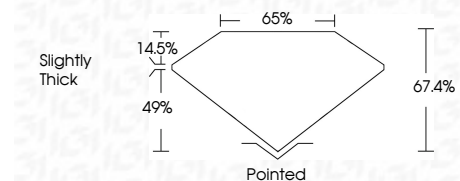

**ELECTRONIC COPY**

LG799687893  
Report verification at igi.org

May 13, 2026  
IGI Report Number **LG799687893**  
Description **LABORATORY GROWN DIAMOND**  
Shape and Cutting Style **SQUARE EMERALD CUT**  
Measurements **8.79 X 8.74 X 5.89 MM**

**GRADING RESULTS**  
Carat Weight **4.07 CARATS**  
Color Grade **F**  
Clarity Grade **VVS 2**

**ADDITIONAL GRADING INFORMATION**  
Polish **EXCELLENT**  
Symmetry **EXCELLENT**  
Fluorescence **NONE**  
Inscription(s) **IGI LG799687893**  
Comments: This Laboratory Grown Diamond was created by Chemical Vapor Deposition (CVD) growth process. Type IIa

May 13, 2026  
IGI Report No LG799687893  
**SQUARE EMERALD CUT**  
4.07 CARATS  
F  
Carat Weight  
Color Grade  
Clarity Grade  
Depth  
Table  
Girdle  
Slightly Thick  
Pointed  
EXCELLENT  
EXCELLENT  
NONE  
IGI LG799687893  
Comments: This Laboratory Grown Diamond was created by Chemical Vapor Deposition (CVD) growth process. Type IIa

**GRADING RESULTS**  
Carat Weight **4.07 CARATS**  
Color Grade **F**  
Clarity Grade **VVS 2**

**ADDITIONAL GRADING INFORMATION**  
Polish **EXCELLENT**  
Symmetry **EXCELLENT**  
Fluorescence **NONE**  
Inscription(s) **IGI LG799687893**