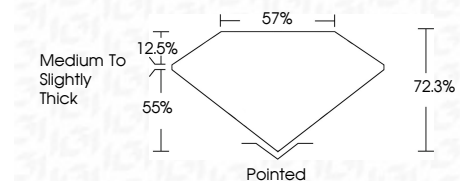

ELECTRONIC COPY

LG799684870
Report verification at igi.org

May 19, 2026
IGI Report Number **LG799684870**
Description **LABORATORY GROWN DIAMOND**
Shape and Cutting Style **CUT CORNERED
RECTANGULAR MODIFIED
BRILLIANT**
Measurements **15.36 X 10.99 X 7.95 MM**

GRADING RESULTS

Carat Weight **13.21 CARATS**
Color Grade **FANCY VIVID YELLOW**
Clarity Grade **VS 2**

ADDITIONAL GRADING INFORMATION

Polish **EXCELLENT**
Symmetry **EXCELLENT**
Fluorescence **NONE**
Inscription(s) **IGI LG799684870**
Comments: This Laboratory Grown Diamond was created by Chemical Vapor Deposition (CVD) growth process.

May 19, 2026
IGI Report No LG799684870
CUT CORNERED RECT. MODIFIED BRILLIANT
13.21 CARATS
15.36 X 10.99 X 7.95 MM
Carat Weight
Color Grade **FANCY VIVID YELLOW**
Clarity Grade **VS 2**
Depth **72.3%**
Table **12.5%**
Girdle **Medium to Slightly Thick**
Culet **Pointed**
Polish **EXCELLENT**
Symmetry **EXCELLENT**
Fluorescence **NONE**
Inscription(s) **IGI LG799684870**
Comments: This Laboratory Grown Diamond was created by Chemical Vapor Deposition (CVD) growth process.

GRADING RESULTS

Carat Weight **13.21 CARATS**
Color Grade **FANCY VIVID YELLOW**
Clarity Grade **VS 2**

ADDITIONAL GRADING INFORMATION

Polish **EXCELLENT**
Symmetry **EXCELLENT**
Fluorescence **NONE**
Inscription(s) **IGI LG799684870**