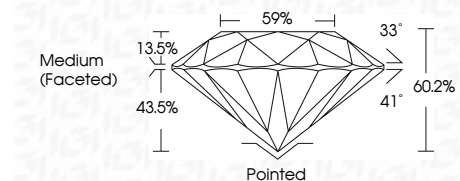

ELECTRONIC COPY

LG799658785
Report verification at igi.org

May 13, 2026
IGI Report Number **LG799658785**
Description **LABORATORY GROWN DIAMOND**
Shape and Cutting Style **ROUND BRILLIANT**
Measurements **9.36 - 9.41 X 5.65 MM**

GRADING RESULTS
Carat Weight **3.03 CARATS**
Color Grade **E**
Clarity Grade **VVS 2**
Cut Grade **IDEAL**

Sample Image Used

ADDITIONAL GRADING INFORMATION
Polish **EXCELLENT**
Symmetry **EXCELLENT**
Fluorescence **NONE**
Inscription(s) **IGI LG799658785**
Comments: HEARTS & ARROWS
This Laboratory Grown Diamond was created by Chemical Vapor Deposition (CVD) growth process. Type IIa

May 13, 2026	IGI Report No LG799658785	3.03 CARATS	E	VVS 2	IDEAL	60.2%	59%	Medium (Faceted)	Pointed	EXCELLENT	EXCELLENT	NONE	IGI LG799658785
IGI Report No	LG799658785	Carat Weight	Color Grade	Clarity Grade	Cut Grade	Depth	Table	Girdle	Culet	Polish	Symmetry	Fluorescence	Inscription(s)

Comments: HEARTS & ARROWS
This Laboratory Grown Diamond was created by Chemical Vapor Deposition (CVD) growth process. Type IIa

May 13, 2026
IGI Report Number **LG799658785**
Description **LABORATORY GROWN DIAMOND**
Shape and Cutting Style **ROUND BRILLIANT**
Measurements **9.36 - 9.41 X 5.65 MM**
GRADING RESULTS
Carat Weight **3.03 CARATS**
Color Grade **E**
Clarity Grade **VVS 2**
Cut Grade **IDEAL**