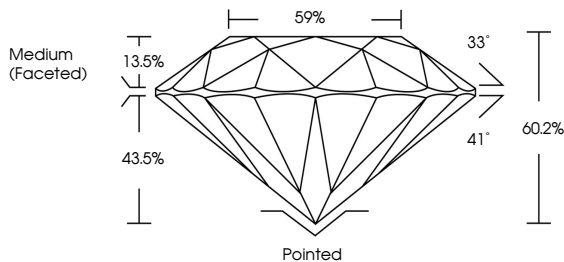

PROPORTIONS