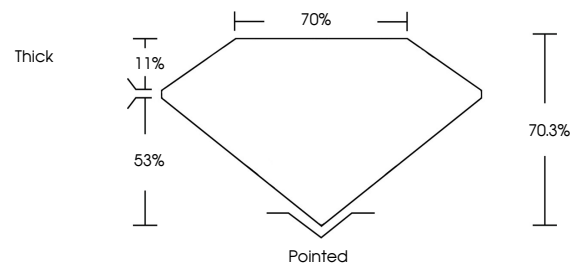

PROPORTIONS