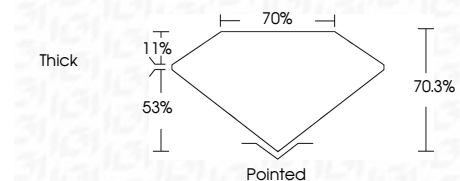

ELECTRONIC COPY

LG799649599
Report verification at igi.org

May 22, 2026
IGI Report Number **LG799649599**
Description **LABORATORY GROWN DIAMOND**
Shape and Cutting Style **CUT CORNERED
RECTANGULAR MODIFIED
BRILLIANT**
Measurements **7.98 X 5.49 X 3.86 MM**

GRADING RESULTS
Carat Weight **1.60 CARAT**
Color Grade **FANCY VIVID GREEN**
Clarity Grade **VVS 2**

ADDITIONAL GRADING INFORMATION
Polish **VERY GOOD**
Symmetry **VERY GOOD**
Fluorescence **NONE**
Inscription(s) **IGI LG799649599**
Comments: This Laboratory Grown Diamond was created by Chemical Vapor Deposition (CVD) growth process. Indications of post-growth treatment.

May 22, 2026
IGI Report No LG799649599
CUT CORNERED RECT. MODIFIED BRILLIANT
7.98 X 5.49 X 3.86 MM
1.60 CARAT
FANCY VIVID GREEN
VVS 2
70.3%
70%
Thick
Pointed
Polish **VERY GOOD**
Symmetry **VERY GOOD**
Fluorescence **NONE**
Inscription(s) **IGI LG799649599**
Comments: This Laboratory Grown Diamond was created by Chemical Vapor Deposition (CVD) growth process. Indications of post-growth treatment.

GRADING RESULTS
Carat Weight **1.60 CARAT**
Color Grade **FANCY VIVID GREEN**
Clarity Grade **VVS 2**

ADDITIONAL GRADING INFORMATION
Polish **VERY GOOD**
Symmetry **VERY GOOD**
Fluorescence **NONE**
Inscription(s) **IGI LG799649599**