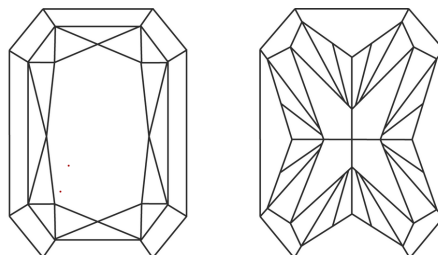

CLARITY CHARACTERISTICS

KEY TO SYMBOLS

Red symbols indicate internal characteristics.
Green symbols indicate external characteristics.