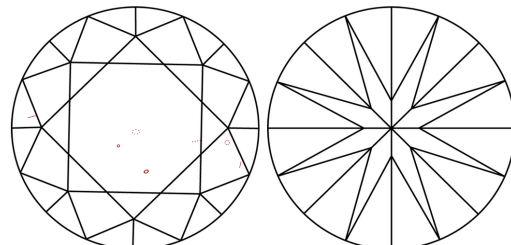

PROPORTIONS

CLARITY CHARACTERISTICS

KEY TO SYMBOLS

Red symbols indicate internal characteristics.
Green symbols indicate external characteristics.

Sample Image Used

COLOR

D	E	F	G	H	I	J	Faint	Very Light	Light
---	---	---	---	---	---	---	-------	------------	-------