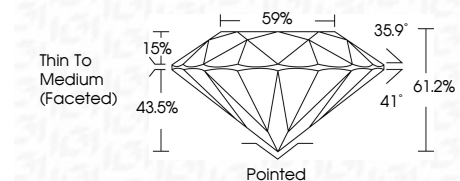

ELECTRONIC COPY

LG799642449
Report verification at igi.org

June 27, 2026
IGI Report Number **LG799642449**
Description **LABORATORY GROWN DIAMOND**
Shape and Cutting Style **ROUND BRILLIANT**
Measurements **7.45 - 7.48 X 4.57 MM**

GRADING RESULTS

Carat Weight **1.55 CARAT**
Color Grade **H**
Clarity Grade **VS 2**
Cut Grade **IDEAL**

ADDITIONAL GRADING INFORMATION

Polish **EXCELLENT**
Symmetry **EXCELLENT**
Fluorescence **NONE**
Inscription(s) **(IGI) LG799642449**
Comments: This Laboratory Grown Diamond was created by Chemical Vapor Deposition (CVD) growth process. Type IIa

June 27, 2026
IGI Report No. **LG799642449**
ROUND BRILLIANT
Carat Weight **1.55 CARAT**
Color Grade **H**
Clarity Grade **VS 2**
Depth **IDEAL**
Table **59%**
Girdle **Thin To Medium (Faceted)**
Culet **Pointed**
Polish **EXCELLENT**
Symmetry **EXCELLENT**
Fluorescence **NONE**
Inscriptions(s) **(IGI) LG799642449**
Comments: This Laboratory Grown Diamond was created by Chemical Vapor Deposition (CVD) growth process. Type IIa

June 27, 2026
IGI Report Number **LG799642449**
Description **LABORATORY GROWN DIAMOND**
Shape and Cutting Style **ROUND BRILLIANT**
Measurements **7.45 - 7.48 X 4.57 MM**

GRADING RESULTS

Carat Weight **1.55 CARAT**
Color Grade **H**
Clarity Grade **VS 2**
Cut Grade **IDEAL**