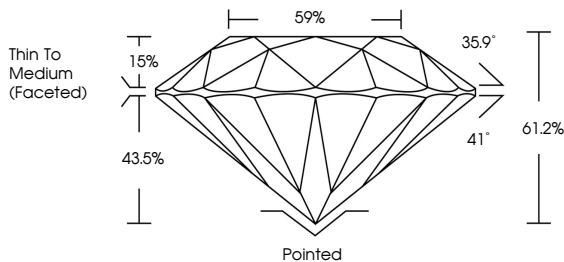

GRADING RESULTS

Carat Weight **1.55 CARAT**
Color Grade **H**
Clarity Grade **VS 2**
Cut Grade **IDEAL**

ADDITIONAL GRADING INFORMATION

Polish **EXCELLENT**
Symmetry **EXCELLENT**
Fluorescence **NONE**
Inscription(s) **(IGI) LG799642449**
Comments: This Laboratory Grown Diamond was created by Chemical Vapor Deposition (CVD) growth process. Type IIa

June 27, 2026
IGI Report No. **LG799642449**
ROUND BRILLIANT
Carat Weight **1.55 CARAT**
Color Grade **H**
Clarity Grade **VS 2**
Depth **IDEAL**
Table **59%**
Girdle **Thin To Medium (Faceted)**
Culet **Pointed**
Polish **EXCELLENT**
Symmetry **EXCELLENT**
Fluorescence **NONE**
Inscriptions(s) **(IGI) LG799642449**
Comments: This Laboratory Grown Diamond was created by Chemical Vapor Deposition (CVD) growth process. Type IIa

June 27, 2026
IGI Report Number **LG799642449**
Description **LABORATORY GROWN DIAMOND**
Shape and Cutting Style **ROUND BRILLIANT**
Measurements **7.45 - 7.48 X 4.57 MM**

GRADING RESULTS

Carat Weight **1.55 CARAT**
Color Grade **H**
Clarity Grade **VS 2**
Cut Grade **IDEAL**

PROPORTIONS

CLARITY CHARACTERISTICS

KEY TO SYMBOLS

Red symbols indicate internal characteristics.
Green symbols indicate external characteristics.

Sample Image Used

COLOR

D	E	F	G	H	I	J	Faint	Very Light	Light
---	---	---	---	---	---	---	-------	------------	-------