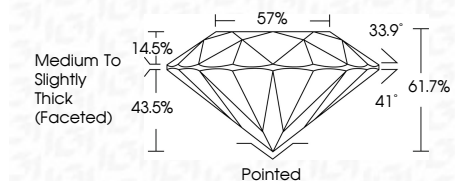

**ELECTRONIC COPY**

LG799638324  
Report verification at [igi.org](http://igi.org)

June 17, 2026  
IGI Report Number **LG799638324**  
Description **LABORATORY GROWN DIAMOND**  
Shape and Cutting Style **ROUND BRILLIANT**  
Measurements **6.49 - 6.53 X 4.01 MM**

**GRADING RESULTS**  
Carat Weight **1.04 CARAT**  
Color Grade **D**  
Clarity Grade **VVS 2**  
Cut Grade **IDEAL**

**ADDITIONAL GRADING INFORMATION**  
Polish **EXCELLENT**  
Symmetry **EXCELLENT**  
Fluorescence **NONE**  
Inscription(s) **IGI LG799638324**  
Comments: This Laboratory Grown Diamond was created by Chemical Vapor Deposition (CVD) growth process. Type IIa

June 17, 2026  
IGI Report No LG799638324  
**ROUND BRILLIANT**  
6.49 - 6.53 X 4.01 MM  
1.04 CARAT  
D  
VVS 2  
IDEAL  
61.7%  
57%  
Medium To Slightly Thick (Faceted)  
Pointed  
EXCELLENT  
EXCELLENT  
NONE  
IGI LG799638324  
Comments: This Laboratory Grown Diamond was created by Chemical Vapor Deposition (CVD) growth process. Type IIa

June 17, 2026  
IGI Report Number **LG799638324**  
Description **LABORATORY GROWN DIAMOND**  
Shape and Cutting Style **ROUND BRILLIANT**  
Measurements **6.49 - 6.53 X 4.01 MM**

**GRADING RESULTS**  
Carat Weight **1.04 CARAT**  
Color Grade **D**  
Clarity Grade **VVS 2**  
Cut Grade **IDEAL**