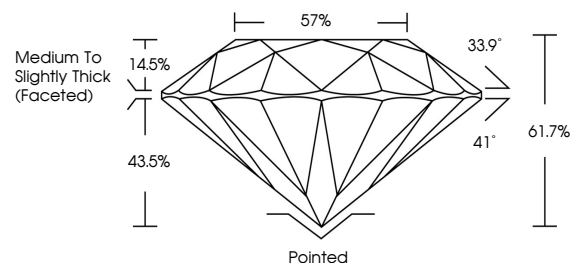

PROPORTIONS