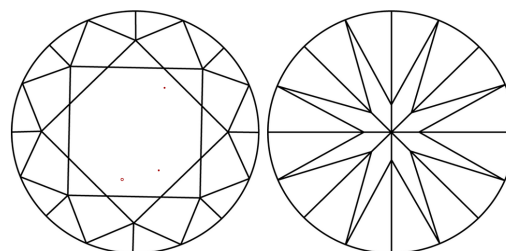

June 17, 2026  
IGI Report Number **LG799638324**  
Description **LABORATORY GROWN DIAMOND**  
Shape and Cutting Style **ROUND BRILLIANT**  
Measurements **6.49 - 6.53 X 4.01 MM**

**GRADING RESULTS**  
Carat Weight **1.04 CARAT**  
Color Grade **D**  
Clarity Grade **VVS 2**  
Cut Grade **IDEAL**

**PROPORTIONS**

**CLARITY CHARACTERISTICS**

**KEY TO SYMBOLS**

Red symbols indicate internal characteristics.  
Green symbols indicate external characteristics.

Sample Image Used

**COLOR**

D E F G H I J Faint Very Light Light