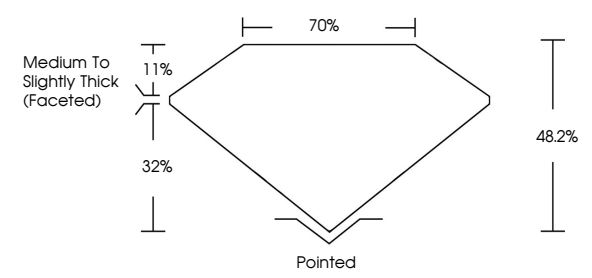

PROPORTIONS