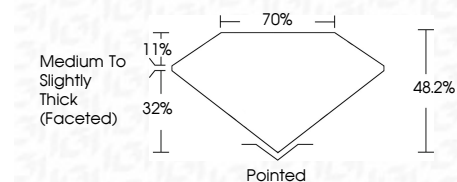

ELECTRONIC COPY

LG799635106
Report verification at igi.org

June 9, 2026
IGI Report Number **LG799635106**
Description **LABORATORY GROWN DIAMOND**
Shape and Cutting Style **TRILLIANT MIXED CUT**
Measurements **7.60 X 7.78 X 3.75 MM**

GRADING RESULTS
Carat Weight **1.43 CARAT**
Color Grade **FANCY VIVID PINK**
Clarity Grade **VVS 2**

ADDITIONAL GRADING INFORMATION
Polish **EXCELLENT**
Symmetry **EXCELLENT**
Fluorescence **SLIGHT**
Inscription(s) **IGI LG799635106**
Comments: This Laboratory Grown Diamond was created by Chemical Vapor Deposition (CVD) growth process. Indications of post-growth treatment.

June 9, 2026
IGI Report No. LG799635106
TRILLIANT MIXED CUT
7.60 X 7.78 X 3.75 MM
1.43 CARAT
FANCY VIVID PINK
VVS 2
48.2%
70%
Medium to Slightly Thick (Faceted)
Pointed
EXCELLENT
EXCELLENT
SLIGHT
IGI LG799635106
Comments: This Laboratory Grown Diamond was created by Chemical Vapor Deposition (CVD) growth process. Indications of post-growth treatment.

GRADING RESULTS
Carat Weight **1.43 CARAT**
Color Grade **FANCY VIVID PINK**
Clarity Grade **VVS 2**

ADDITIONAL GRADING INFORMATION
Polish **EXCELLENT**
Symmetry **EXCELLENT**
Fluorescence **SLIGHT**
Inscription(s) **IGI LG799635106**