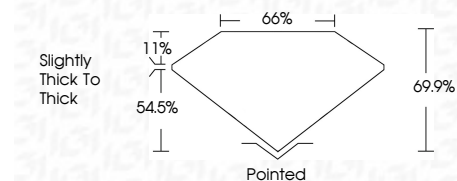

ELECTRONIC COPY

LG799630871
Report verification at igi.org

June 11, 2026
IGI Report Number **LG799630871**
Description **LABORATORY GROWN DIAMOND**
Shape and Cutting Style **CUT CORNERED
RECTANGULAR MODIFIED
BRILLIANT**

Measurements **8.87 X 6.32 X 4.42 MM**

GRADING RESULTS

Carat Weight **2.00 CARATS**
Color Grade **F**
Clarity Grade **VVS 2**

ADDITIONAL GRADING INFORMATION

Polish **EXCELLENT**
Symmetry **EXCELLENT**
Fluorescence **NONE**
Inscription(s) **IGI LG799630871**
Comments: This Laboratory Grown Diamond was created by Chemical Vapor Deposition (CVD) growth process. Type IIa

June 11, 2026
IGI Report No **LG799630871**
CUT CORNERED RECT. MODIFIED BRILLIANT
8.87 X 6.32 X 4.42 MM
Carat Weight **2.00 CARATS**
Color Grade **F**
Clarity Grade **VVS 2**
Depth **69.9%**
Table **11%**
Girdle **Slightly thick to Thick**
Culet **Pointed**
Polish **EXCELLENT**
Symmetry **EXCELLENT**
Fluorescence **NONE**
Inscription(s) **IGI LG799630871**
Comments: This Laboratory Grown Diamond was created by Chemical Vapor Deposition (CVD) growth process. Type IIa

LABORATORY GROWN DIAMOND REPORT

June 11, 2026
IGI Report Number **LG799630871**
Description **LABORATORY GROWN DIAMOND**
Shape and Cutting Style **CUT CORNERED RECTANGULAR
MODIFIED BRILLIANT**
Measurements **8.87 X 6.32 X 4.42 MM**