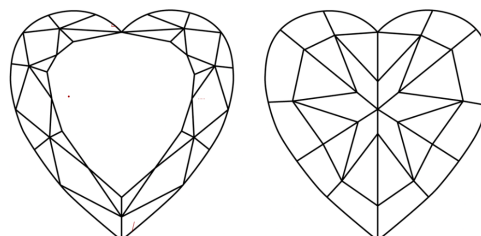

**GRADING RESULTS**  
Carat Weight **1.73 CARAT**  
Color Grade **FANCY YELLOW**  
Clarity Grade **VS 1**

**ADDITIONAL GRADING INFORMATION**  
Polish **EXCELLENT**  
Symmetry **EXCELLENT**  
Fluorescence **NONE**  
Inscription(s) **(IGI) LG799625254**

Comments: This Laboratory Grown Diamond was created by Chemical Vapor Deposition (CVD) growth process.

**PROPORTIONS**

Sample Image Used

**CLARITY CHARACTERISTICS**

**KEY TO SYMBOLS**

Red symbols indicate internal characteristics.  
Green symbols indicate external characteristics.