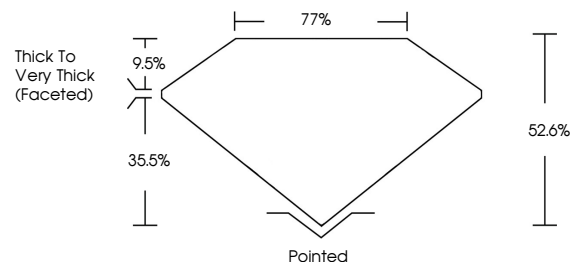

PROPORTIONS