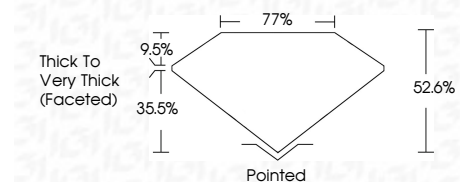

**ELECTRONIC COPY**

LG799625254  
Report verification at igi.org

May 20, 2026  
IGI Report Number **LG799625254**  
Description **LABORATORY GROWN DIAMOND**  
Shape and Cutting Style **HEART MODIFIED BRILLIANT**  
Measurements **7.01 X 7.84 X 4.12 MM**

**GRADING RESULTS**  
Carat Weight **1.73 CARAT**  
Color Grade **FANCY YELLOW**  
Clarity Grade **VS 1**

**ADDITIONAL GRADING INFORMATION**  
Polish **EXCELLENT**  
Symmetry **EXCELLENT**  
Fluorescence **NONE**  
Inscription(s) **(IGI) LG799625254**  
Comments: This Laboratory Grown Diamond was created by Chemical Vapor Deposition (CVD) growth process.

**GRADING RESULTS**  
Carat Weight **1.73 CARAT**  
Color Grade **FANCY YELLOW**  
Clarity Grade **VS 1**

**ADDITIONAL GRADING INFORMATION**  
Polish **EXCELLENT**  
Symmetry **EXCELLENT**  
Fluorescence **NONE**  
Inscription(s) **(IGI) LG799625254**