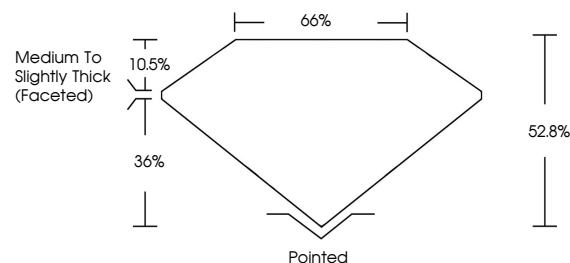

PROPORTIONS