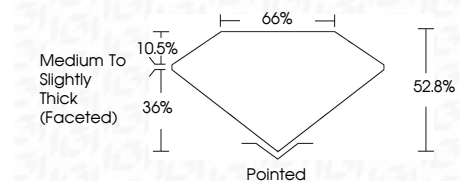

ELECTRONIC COPY

LG799625046
Report verification at igi.org

May 18, 2026
IGI Report Number **LG799625046**
Description **LABORATORY GROWN DIAMOND**
Shape and Cutting Style **HEART MODIFIED BRILLIANT**
Measurements **7.19 X 7.60 X 4.01 MM**

GRADING RESULTS
Carat Weight **1.58 CARAT**
Color Grade **FANCY INTENSE YELLOW**
Clarity Grade **VS 1**

ADDITIONAL GRADING INFORMATION
Polish **EXCELLENT**
Symmetry **EXCELLENT**
Fluorescence **NONE**
Inscription(s) **(IGI) LG799625046**
Comments: This Laboratory Grown Diamond was created by Chemical Vapor Deposition (CVD) growth process.

GRADING RESULTS
Carat Weight **1.58 CARAT**
Color Grade **FANCY INTENSE YELLOW**
Clarity Grade **VS 1**

ADDITIONAL GRADING INFORMATION
Polish **EXCELLENT**
Symmetry **EXCELLENT**
Fluorescence **NONE**
Inscription(s) **(IGI) LG799625046**