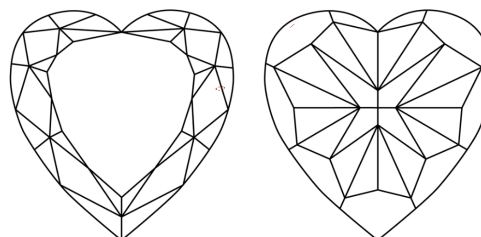

GRADING RESULTS
Carat Weight **1.58 CARAT**
Color Grade **FANCY INTENSE YELLOW**
Clarity Grade **VS 1**

ADDITIONAL GRADING INFORMATION
Polish **EXCELLENT**
Symmetry **EXCELLENT**
Fluorescence **NONE**
Inscription(s) **(IGI) LG799625046**

Comments: This Laboratory Grown Diamond was created by Chemical Vapor Deposition (CVD) growth process.

PROPORTIONS

Sample Image Used

CLARITY CHARACTERISTICS

KEY TO SYMBOLS

Red symbols indicate internal characteristics.
Green symbols indicate external characteristics.