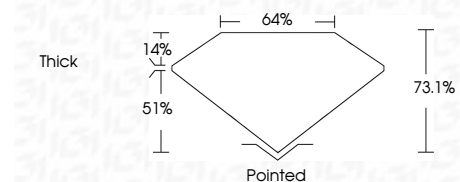

ELECTRONIC COPY

LG799624926
Report verification at igi.org

May 18, 2026
IGI Report Number **LG799624926**
Description **LABORATORY GROWN DIAMOND**
Shape and Cutting Style **CUT CORNERED
RECTANGULAR MODIFIED
BRILLIANT**
Measurements **6.61 X 4.72 X 3.45 MM**

GRADING RESULTS

Carat Weight **1.04 CARAT**
Color Grade **FANCY VIVID YELLOW**
Clarity Grade **VVS 2**

ADDITIONAL GRADING INFORMATION

Polish **EXCELLENT**
Symmetry **EXCELLENT**
Fluorescence **NONE**
Inscription(s) **IGI LG799624926**
Comments: This Laboratory Grown Diamond was created by Chemical Vapor Deposition (CVD) growth process.

May 18, 2026
IGI Report No **LG799624926**
CUT CORNERED RECT. MODIFIED BRILLIANT
6.61 X 4.72 X 3.45 MM
Carat Weight **1.04 CARAT**
Color Grade **FANCY VIVID YELLOW**
Clarity Grade **VVS 2**
Depth **73.1%**
Table **64%**
Girdle **Thick**
Culet **Pointed**
Polish **EXCELLENT**
Symmetry **EXCELLENT**
Fluorescence **NONE**
Inscription(s) **IGI LG799624926**
Comments: This Laboratory Grown Diamond was created by Chemical Vapor Deposition (CVD) growth process.

GRADING RESULTS

Carat Weight **1.04 CARAT**
Color Grade **FANCY VIVID YELLOW**
Clarity Grade **VVS 2**

ADDITIONAL GRADING INFORMATION

Polish **EXCELLENT**
Symmetry **EXCELLENT**
Fluorescence **NONE**
Inscription(s) **IGI LG799624926**