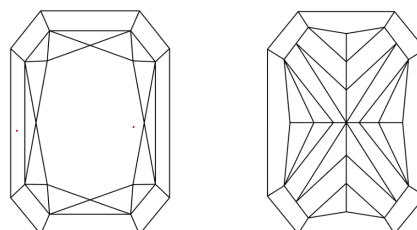

CLARITY CHARACTERISTICS

KEY TO SYMBOLS

Red symbols indicate internal characteristics.
Green symbols indicate external characteristics.

COLOR

D E F G H I J Faint Very Light Light

CLARITY

FL	IF	VVS¹⁻²	VS¹⁻²	SI¹⁻²	I¹⁻³
Flawless	Internally Flawless	Very Very Slightly Included	Very Slightly Included	Slightly Included	Included