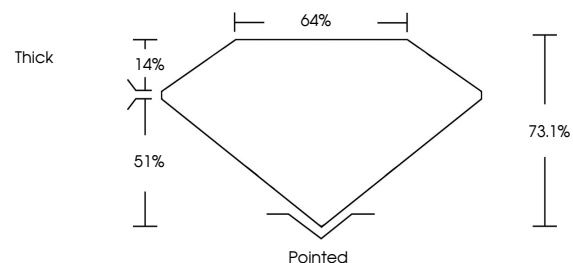

May 18, 2026
IGI Report No **LG799624926**
CUT CORNERED RECT. MODIFIED BRILLIANT
6.61 X 4.72 X 3.45 MM
Carat Weight **1.04 CARAT**
Color Grade **FANCY VIVID YELLOW**
Clarity Grade **VVS 2**
Depth **73.1%**
Table **64%**
Girdle **Thick**
Culet **Pointed**
Polish **EXCELLENT**
Symmetry **EXCELLENT**
Fluorescence **NONE**
Inscription(s) **IGI LG799624926**
Comments: This Laboratory Grown Diamond was created by Chemical Vapor Deposition (CVD) growth process.

GRADING RESULTS

Carat Weight **1.04 CARAT**
Color Grade **FANCY VIVID YELLOW**
Clarity Grade **VVS 2**

ADDITIONAL GRADING INFORMATION

Polish **EXCELLENT**
Symmetry **EXCELLENT**
Fluorescence **NONE**
Inscription(s) **IGI LG799624926**

Comments: This Laboratory Grown Diamond was created by Chemical Vapor Deposition (CVD) growth process.

PROPORTIONS

Sample Image Used

CLARITY CHARACTERISTICS

KEY TO SYMBOLS

Red symbols indicate internal characteristics.
Green symbols indicate external characteristics.