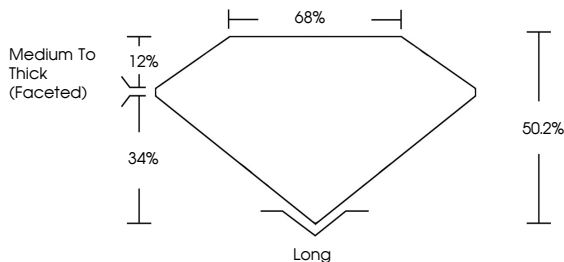

PROPORTIONS