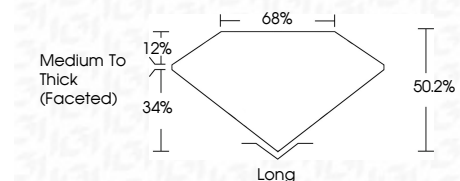

ELECTRONIC COPY

LG799624514
Report verification at igi.org

May 18, 2026
IGI Report Number **LG799624514**
Description **LABORATORY GROWN DIAMOND**
Shape and Cutting Style **CUSHION MIXED CUT**
Measurements **10.27 X 6.44 X 3.23 MM**

GRADING RESULTS
Carat Weight **2.01 CARATS**
Color Grade **M**
Clarity Grade **VVS 2**

ADDITIONAL GRADING INFORMATION
Polish **EXCELLENT**
Symmetry **EXCELLENT**
Fluorescence **NONE**
Inscription(s) **IGI LG799624514**
Comments: This Laboratory Grown Diamond was created by Chemical Vapor Deposition (CVD) growth process.
Type IIa
Pinkish Brown

May 18, 2026
IGI Report No LG799624514
CUSHION MIXED CUT
10.27 X 6.44 X 3.23 MM
Carat Weight **2.01 CARATS**
Color Grade **M**
Clarity Grade **VVS 2**
Depth **60.2%**
Table **65%**
Girdle **Medium To Thick (Faceted)**
Culet **Long**
Polish **EXCELLENT**
Symmetry **EXCELLENT**
Fluorescence **NONE**
Inscription(s) **IGI LG799624514**
Comments: This Laboratory Grown Diamond was created by Chemical Vapor Deposition (CVD) growth process.
Type IIa
Pinkish Brown

May 18, 2026
IGI Report Number **LG799624514**
Description **LABORATORY GROWN DIAMOND**
Shape and Cutting Style **CUSHION MIXED CUT**
Measurements **10.27 X 6.44 X 3.23 MM**

GRADING RESULTS
Carat Weight **2.01 CARATS**
Color Grade **M**
Clarity Grade **VVS 2**