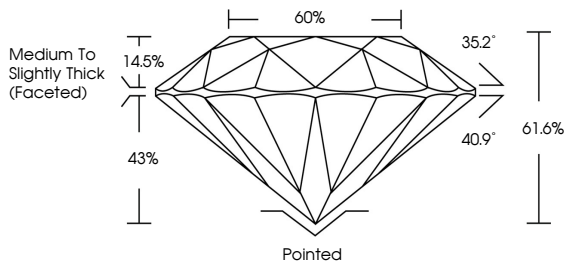

PROPORTIONS