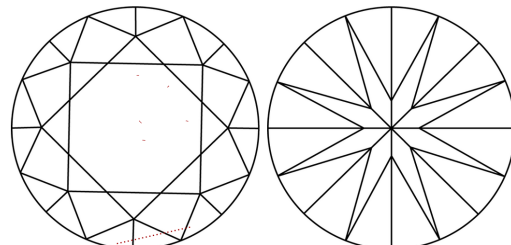

May 11, 2026
IGI Report Number **LG799622396**
Description **LABORATORY GROWN DIAMOND**
Shape and Cutting Style **ROUND BRILLIANT**
Measurements **8.15 - 8.19 X 5.03 MM**

GRADING RESULTS
Carat Weight **2.08 CARATS**
Color Grade **F**
Clarity Grade **VS 2**
Cut Grade **IDEAL**

PROPORTIONS

CLARITY CHARACTERISTICS

KEY TO SYMBOLS
Red symbols indicate internal characteristics.
Green symbols indicate external characteristics.

Sample Image Used

COLOR

D	E	F	G	H	I	J	Faint	Very Light	Light
---	---	---	---	---	---	---	-------	------------	-------