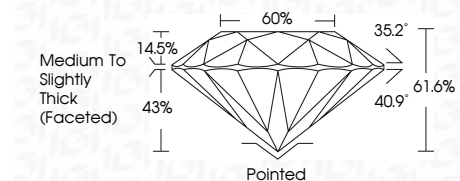

ELECTRONIC COPY

LG799622396
Report verification at igi.org

May 11, 2026
IGI Report Number **LG799622396**
Description **LABORATORY GROWN DIAMOND**
Shape and Cutting Style **ROUND BRILLIANT**
Measurements **8.15 - 8.19 X 5.03 MM**

GRADING RESULTS
Carat Weight **2.08 CARATS**
Color Grade **F**
Clarity Grade **VS 2**
Cut Grade **IDEAL**

ADDITIONAL GRADING INFORMATION
Polish **EXCELLENT**
Symmetry **EXCELLENT**
Fluorescence **NONE**
Inscription(s) **IGI LG799622396**
Comments: This Laboratory Grown Diamond was created by Chemical Vapor Deposition (CVD) growth process. Type IIa

May 11, 2026
IGI Report No LG799622396
ROUND BRILLIANT
8.15 - 8.19 X 5.03 MM
2.08 CARATS
Color Grade **F**
Clarity Grade **VS 2**
Cut Grade **IDEAL**
Depth **61.6%**
Table **60%**
Girdle **Medium To Slightly Thick (Faceted)**
Culet **Pointed**
Polish **EXCELLENT**
Symmetry **EXCELLENT**
Fluorescence **NONE**
Inscription(s) **IGI LG799622396**
Comments: This Laboratory Grown Diamond was created by Chemical Vapor Deposition (CVD) growth process. Type IIa

May 11, 2026
IGI Report Number **LG799622396**
Description **LABORATORY GROWN DIAMOND**
Shape and Cutting Style **ROUND BRILLIANT**
Measurements **8.15 - 8.19 X 5.03 MM**

GRADING RESULTS
Carat Weight **2.08 CARATS**
Color Grade **F**
Clarity Grade **VS 2**
Cut Grade **IDEAL**