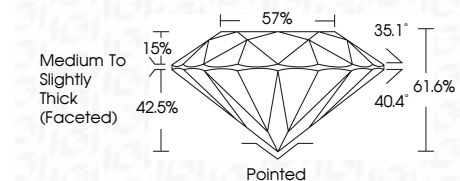

ELECTRONIC COPY

LG799622378
Report verification at igi.org

May 11, 2026
IGI Report Number **LG799622378**
Description **LABORATORY GROWN DIAMOND**
Shape and Cutting Style **ROUND BRILLIANT**
Measurements **8.67 - 8.73 X 5.36 MM**

GRADING RESULTS

Carat Weight **2.52 CARATS**
Color Grade **F**
Clarity Grade **VS 2**
Cut Grade **IDEAL**

ADDITIONAL GRADING INFORMATION

Polish **EXCELLENT**
Symmetry **EXCELLENT**
Fluorescence **NONE**
Inscription(s) **IGI LG799622378**
Comments: This Laboratory Grown Diamond was created by Chemical Vapor Deposition (CVD) growth process. Type IIa

May 11, 2026
IGI Report No LG799622378
ROUND BRILLIANT
8.67 - 8.73 X 5.36 MM
2.52 CARATS
Color Grade **F**
Clarity Grade **VS 2**
Cut Grade **IDEAL**
Depth **61.6%**
Table **57%**
Girdle **Medium To Slightly Thick (Faceted)**
Culet **Pointed**
Polish **EXCELLENT**
Symmetry **EXCELLENT**
Fluorescence **NONE**
Inscriptions(s) **IGI LG799622378**
Comments: This Laboratory Grown Diamond was created by Chemical Vapor Deposition (CVD) growth process. Type IIa

GRADING RESULTS

Carat Weight **2.52 CARATS**
Color Grade **F**
Clarity Grade **VS 2**
Cut Grade **IDEAL**

ADDITIONAL GRADING INFORMATION

Polish **EXCELLENT**
Symmetry **EXCELLENT**
Fluorescence **NONE**
Inscription(s) **IGI LG799622378**