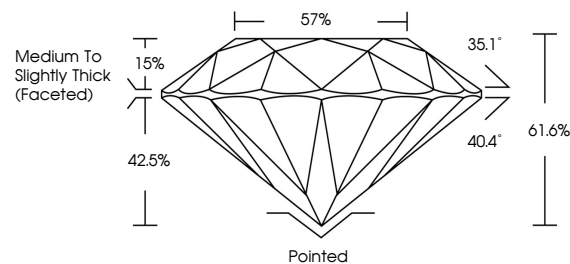

May 11, 2026
IGI Report No LG799622378
ROUND BRILLIANT
8.67 - 8.73 X 5.36 MM
2.52 CARATS
Color Grade **F**
Clarity Grade **VS 2**
Cut Grade **IDEAL**
Depth **61.6%**
Table **57%**
Girdle **Medium To Slightly Thick (Faceted)**
Culet **Pointed**
Polish **EXCELLENT**
Symmetry **EXCELLENT**
Fluorescence **NONE**
Inscriptions(s) **IGI LG799622378**
Comments: This Laboratory Grown Diamond was created by Chemical Vapor Deposition (CVD) growth process. Type IIa

LABORATORY GROWN DIAMOND REPORT

May 11, 2026
IGI Report Number **LG799622378**
Description **LABORATORY GROWN DIAMOND**
Shape and Cutting Style **ROUND BRILLIANT**
Measurements **8.67 - 8.73 X 5.36 MM**

GRADING RESULTS

Carat Weight **2.52 CARATS**
Color Grade **F**
Clarity Grade **VS 2**
Cut Grade **IDEAL**

ADDITIONAL GRADING INFORMATION

Polish **EXCELLENT**
Symmetry **EXCELLENT**
Fluorescence **NONE**
Inscription(s) **IGI LG799622378**

Comments: This Laboratory Grown Diamond was created by Chemical Vapor Deposition (CVD) growth process. Type IIa

PROPORTIONS

CLARITY CHARACTERISTICS

KEY TO SYMBOLS

Red symbols indicate internal characteristics.
Green symbols indicate external characteristics.