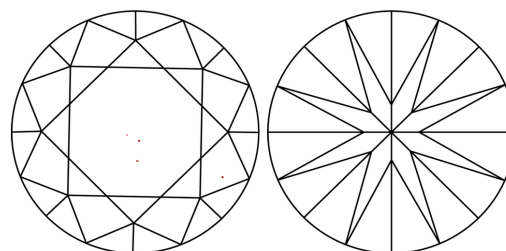

CLARITY CHARACTERISTICS

KEY TO SYMBOLS

Red symbols indicate internal characteristics.
Green symbols indicate external characteristics.