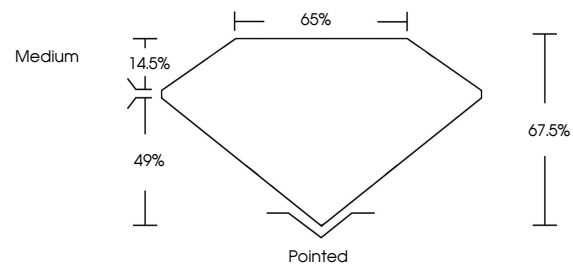

ELECTRONIC COPY

LG799606822
Report verification at igi.org

May 4, 2026
IGI Report Number **LG799606822**
Description **LABORATORY GROWN DIAMOND**
Shape and Cutting Style **CUT CORNERED
RECTANGULAR MODIFIED
BRILLIANT**
Measurements **8.88 X 6.34 X 4.28 MM**
GRADING RESULTS
Carat Weight **2.06 CARATS**
Color Grade **E**
Clarity Grade **VVS 2**

GRADING RESULTS

Carat Weight **2.06 CARATS**
Color Grade **E**
Clarity Grade **VVS 2**

ADDITIONAL GRADING INFORMATION

Polish **EXCELLENT**
Symmetry **EXCELLENT**
Fluorescence **NONE**
Inscription(s) **IGI LG799606822**

Comments: This Laboratory Grown Diamond was created by Chemical Vapor Deposition (CVD) growth process.
Type IIa

PROPORTIONS

Sample Image Used

CLARITY CHARACTERISTICS

KEY TO SYMBOLS

Red symbols indicate internal characteristics.
Green symbols indicate external characteristics.