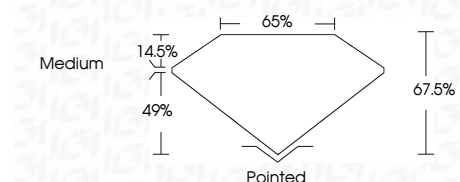

ELECTRONIC COPY

LG799606822
Report verification at igi.org

May 4, 2026
IGI Report Number **LG799606822**
Description **LABORATORY GROWN DIAMOND**
Shape and Cutting Style **CUT CORNERED
RECTANGULAR MODIFIED
BRILLIANT**
Measurements **8.88 X 6.34 X 4.28 MM**
GRADING RESULTS
Carat Weight **2.06 CARATS**
Color Grade **E**
Clarity Grade **VVS 2**

GRADING RESULTS

Carat Weight **2.06 CARATS**
Color Grade **E**
Clarity Grade **VVS 2**

ADDITIONAL GRADING INFORMATION

Polish **EXCELLENT**
Symmetry **EXCELLENT**
Fluorescence **NONE**
Inscription(s) **IGI LG799606822**

Comments: This Laboratory Grown Diamond was created by Chemical Vapor Deposition (CVD) growth process.
Type IIa

PROPORTIONS

Sample Image Used

CLARITY CHARACTERISTICS

KEY TO SYMBOLS

Red symbols indicate internal characteristics.
Green symbols indicate external characteristics.

COLOR

D E F G H I J Faint Very Light Light

CLARITY

FL	IF	VVS ¹⁻²	VS ¹⁻²	SI ¹⁻²	I ¹⁻³
Flawless	Internally Flawless	Very Very Slightly Included	Very Slightly Included	Slightly Included	Included

ADDITIONAL GRADING INFORMATION